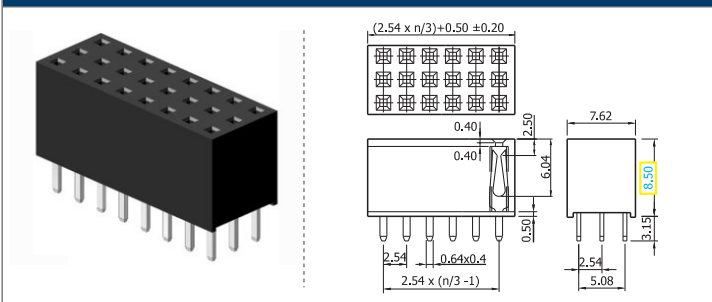

✓ 11S253T1A // webcode: 1093