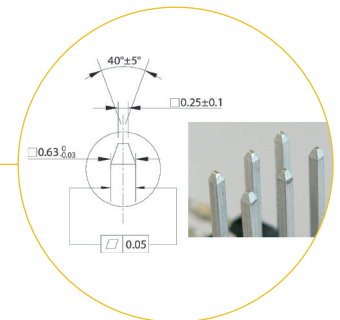

Ultra-precision moulds