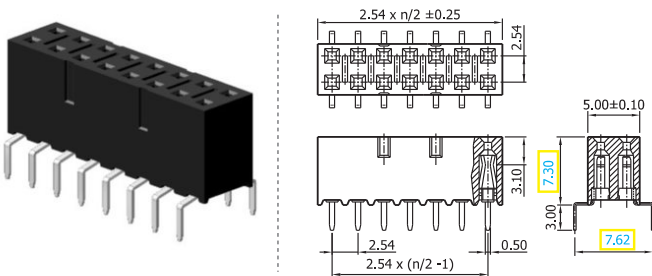

Press-Fit | Surface Mount / SMT | Through Hole / THT | Pin in Paste / PIP (THR)

Female header | SMT 0.50

COMPLETE PRODUCT SPECIFICATIONS can be obtained by using the webcode or the QR code.
Please enter the **webcode** at www.gsn.cn.com // Please scan the **QR code**.

Shown product pictures may differ to final product. In case of any doubt, please contact us on: www.gsn.cn.com

Female header | SMT 0.80

COMPLETE PRODUCT SPECIFICATIONS can be obtained by using the webcode or the QR code.
Please enter the **webcode** at www.gsn.cn.com // Please scan the **QR code**.

✓ 11S252T1W // webcode: 1079

✓ 11S252T1X // webcode: 1080

bottom contact

✓ 11S252T1Z // webcode: 1081

bottom contact

✓ 11S252T1P // webcode: 1082

✓ 11S252T1H // webcode: 1083

✓ 11S252T1G // webcode: 1084