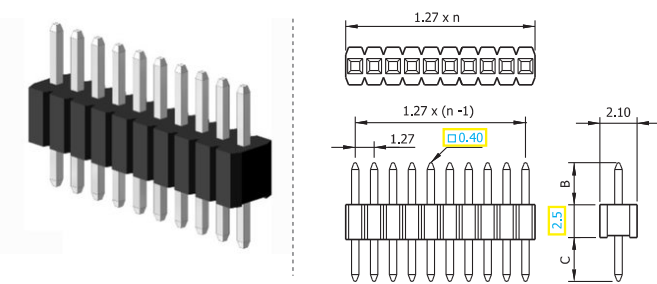

✓ 14121T1E // webcode: 1223