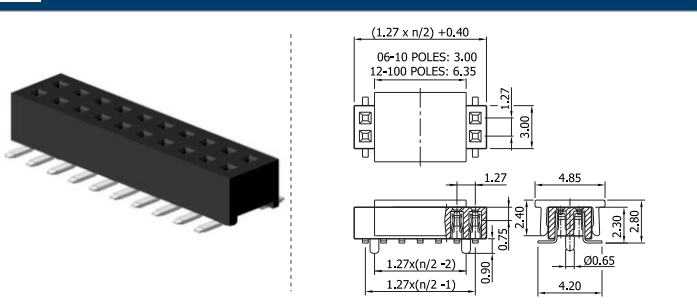

✓ 11S122S1E // webcode: 1029

✓ 11S122S1B // webcode: 1030

✓ 11S122S1C // webcode: 1031

Shown product pictures may differ to final product. In case of any doubt, please contact us on: www.gsn.cn.com

Female header | 1.27