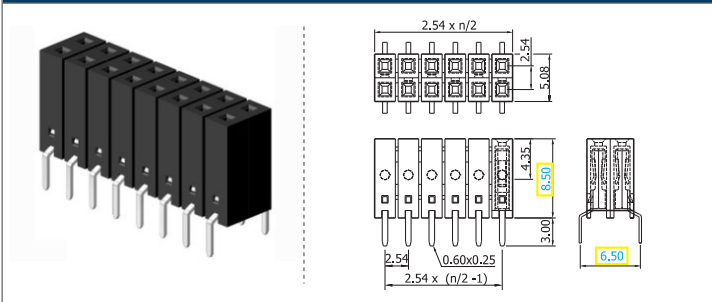

Female header | 2.54

COMPLETE PRODUCT SPECIFICATIONS can be obtained by using the webcode or the QR code.
Please enter the **webcode** at www.gsn.cn.com // Please scan the **QR code**.

FURTHER PRODUCT INFORMATION is available.
Please visit: www.gsn.cn.com/download-centre

✓ 11S252T1U // webcode: 1087 bottom contact