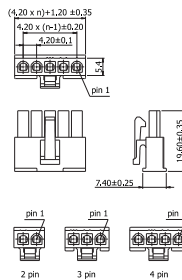

87H421X1D // webcode: 1352