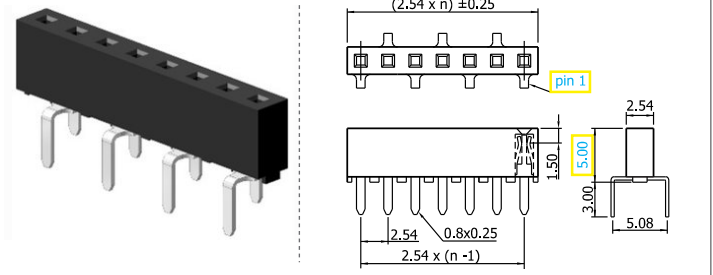

✓ 11S251T1C // webcode: 1062

automotive approved

Shown product pictures may differ to final product. In case of any doubt, please contact us on: www.gsn.cn.com