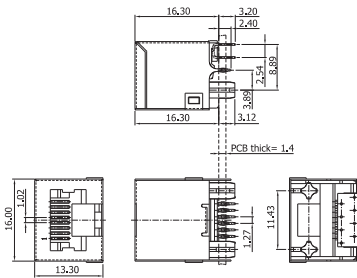

Phone jack – single | press fit

COMPLETE PRODUCT SPECIFICATIONS can be obtained by using the webcode or the QR code.
Please enter the **webcode** at www.gsn.cn.com // Please scan the **QR code**.

FURTHER PRODUCT INFORMATION is available.
Please visit: www.gsn.cn.com/download-centre

✓ 45PV11A // webcode: 1521 press fit

Shown product pictures may differ to final product. In case of any doubt, please contact us on: www.gsn.cn.com