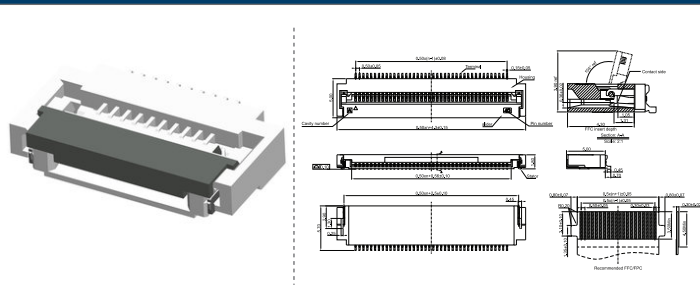

FURTHER PRODUCT INFORMATION is available.
Please visit: www.gsn.cn.com/download-centre

CABLE-TO-BOARD

✓ 44-Z05E // webcode: 1681 double contact

✓ 44-Z05F // webcode: 1682 double contact

✓ 44-Z05C // webcode: 1685 locking -catch