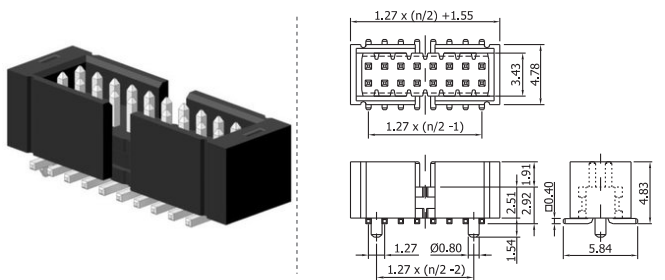

✓ 23-12VSX // webcode: 1436