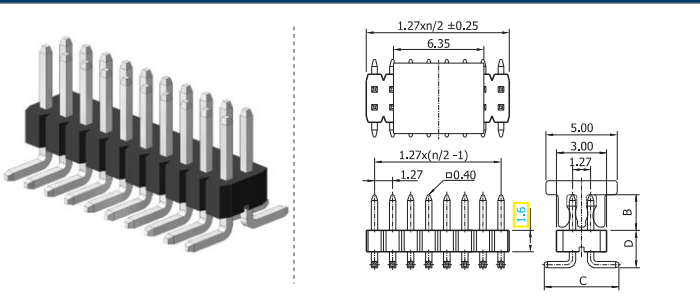

Male header | 1.27

COMPLETE PRODUCT SPECIFICATIONS can be obtained by using the webcode or the QR code.
Please enter the **webcode** at www.gsn.cn.com // Please scan the **QR code**.

FURTHER PRODUCT INFORMATION is available.
Please visit: www.gsn.cn.com/download-centre

✓ 14122S1A // webcode: 1242