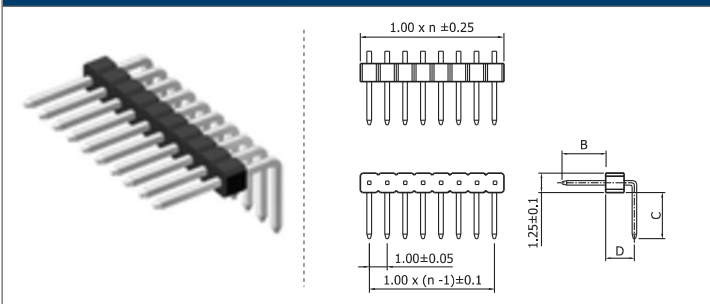

✓ 14101T9 // webcode: 1260