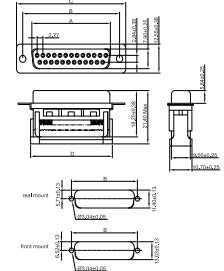

✓ 50-IFG-M // webcode: 1474

AWG #26-#28

✓ 50-IFG-F // webcode: 1475

AWG #26-#28

Shown product pictures may differ to final product. In case of any doubt, please contact us on: www.gsn.cn.com

USB

COMPLETE PRODUCT SPECIFICATIONS can be obtained by using the webcode or the QR code.
Please enter the **webcode** at www.gsn.cn.com // Please scan the **QR code**.