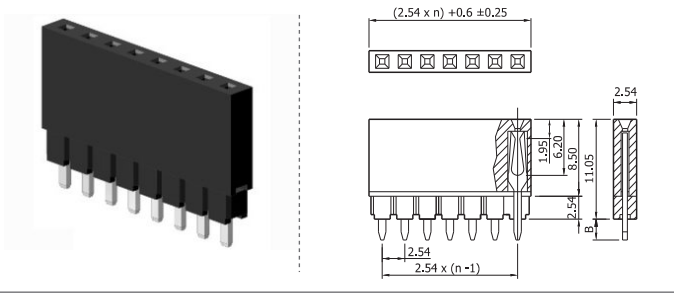

✓ 11S251T1J // webcode: 1068 H=11.05