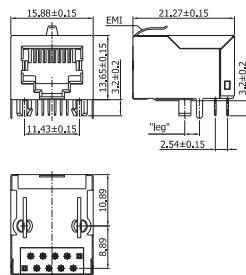

✓ 45TV11K // webcode: 1503