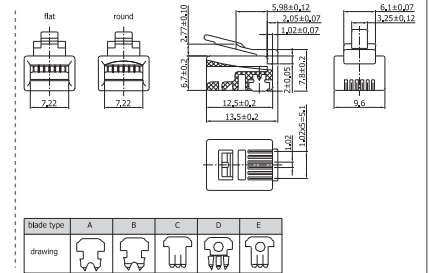

✓ 45CJPA // webcode: 1541