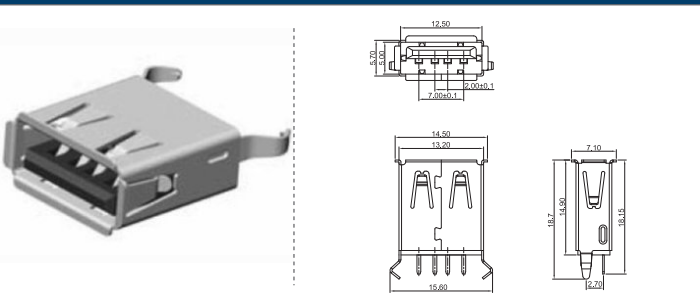

✓ 47SFT1E // webcode: 1555