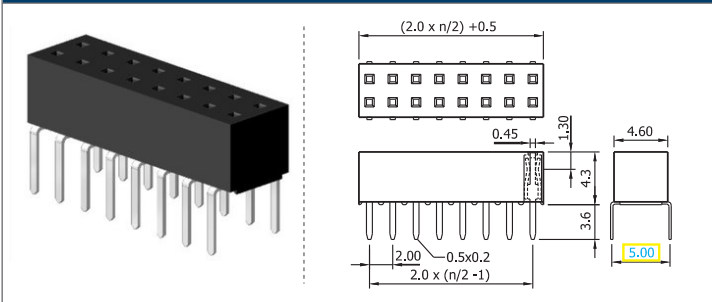

Female header | 2.00

COMPLETE PRODUCT SPECIFICATIONS can be obtained by using the webcode or the QR code.
Please enter the **webcode** at www.gsn.cn.com // Please scan the **QR code**.

FURTHER PRODUCT INFORMATION is available.
Please visit: www.gsn.cn.com/download-centre

✓ 11S202T1A // webcode: 1038 bottom contact