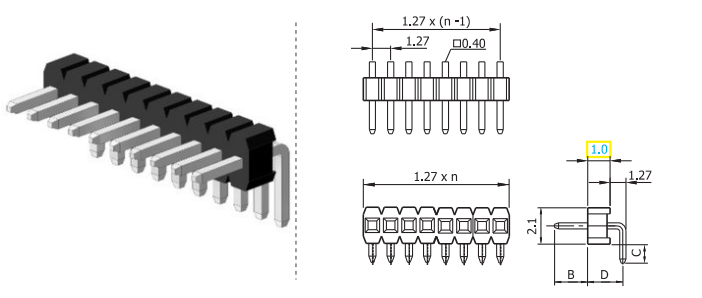

Male header | 1.27

COMPLETE PRODUCT SPECIFICATIONS can be obtained by using the webcode or the QR code.
Please enter the **webcode** at www.gsn.cn.com // Please scan the **QR code**.

FURTHER PRODUCT INFORMATION is available.
Please visit: www.gsn.cn.com/download-centre

✓ 14121T9A // webcode: 1229