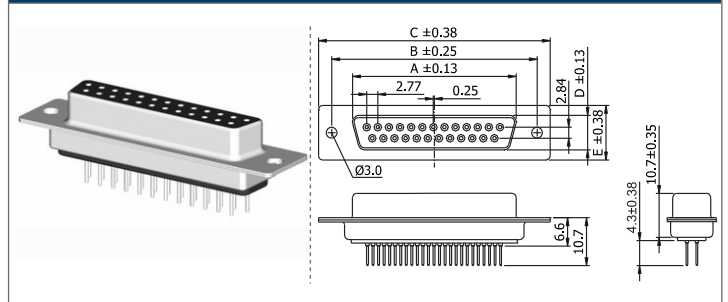

✓ 50-VSN-F // webcode: 1477