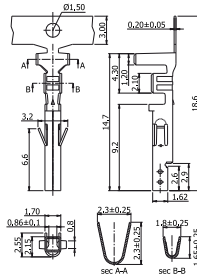

87C42FK // webcode: 1354

female