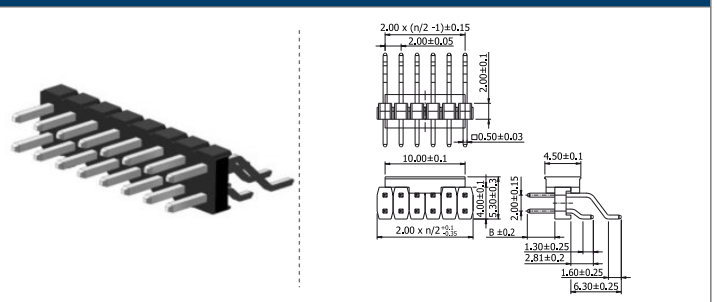

✓ 14202S9 // webcode: 1625

Shown product pictures may differ to final product. In case of any doubt, please contact us on: www.gsn.cn.com

Male header | 2.54

COMPLETE PRODUCT SPECIFICATIONS can be obtained by using the webcode or the QR code.
Please enter the **webcode** at www.gsn.cn.com // Please scan the **QR code**.