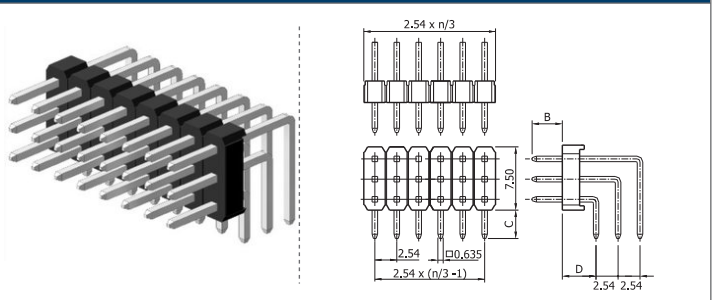

✓ 14253T9 // webcode: 1177