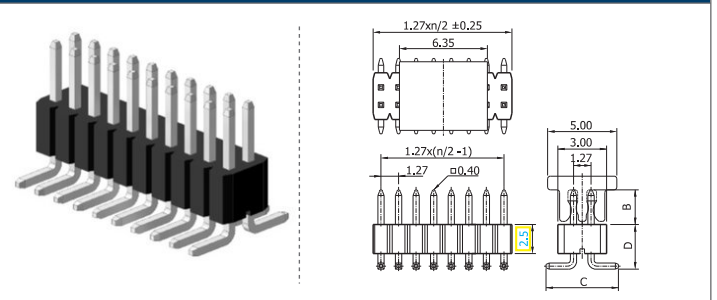

✓ 14122S1B // webcode: 1243