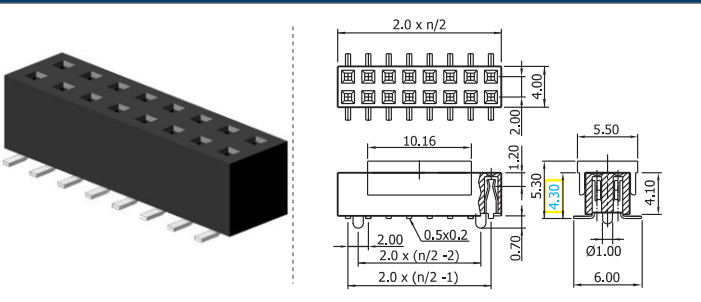

Female header | 2.00

COMPLETE PRODUCT SPECIFICATIONS can be obtained by using the webcode or the QR code. Please enter the **webcode** at www.gsn.cn.com // Please scan the **QR code**.

FURTHER PRODUCT INFORMATION is available. Please visit: www.gsn.cn.com/download-centre

BOARD-TO-BOARD

✓ 11S202S1C // webcode: 1051 automotive approved