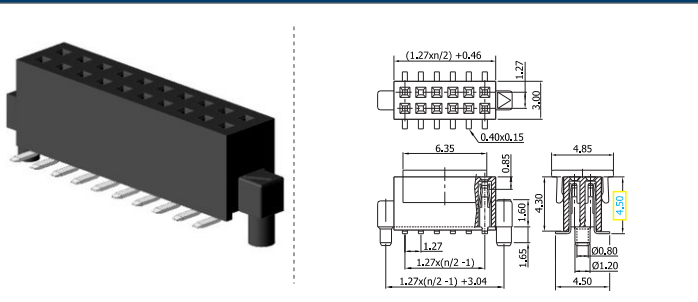

Female header | 1.27

COMPLETE PRODUCT SPECIFICATIONS can be obtained by using the webcode or the QR code.
Please enter the **webcode** at www.gsn.cn.com // Please scan the **QR code**.

FURTHER PRODUCT INFORMATION is available.
Please visit: www.gsn.cn.com/download-centre

✓ 11S122S1D // webcode: 1032