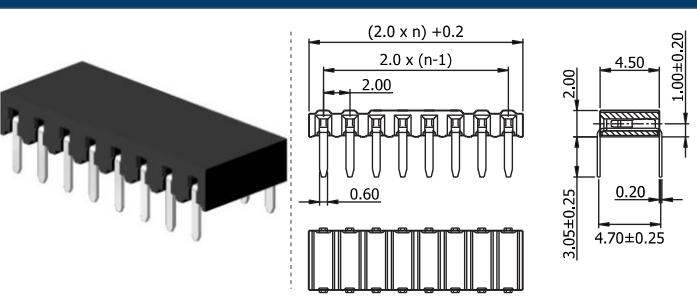

✓ 11S201T9A // webcode: 1613