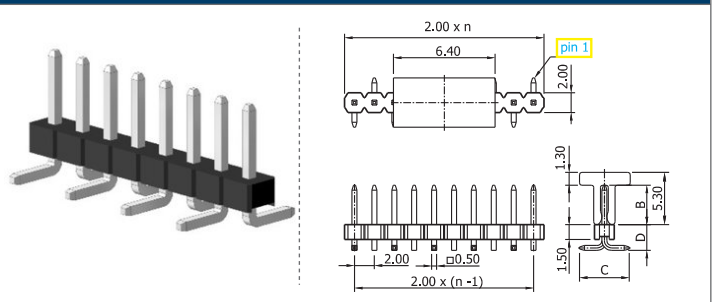

✓ 14201S1A // webcode: 1214