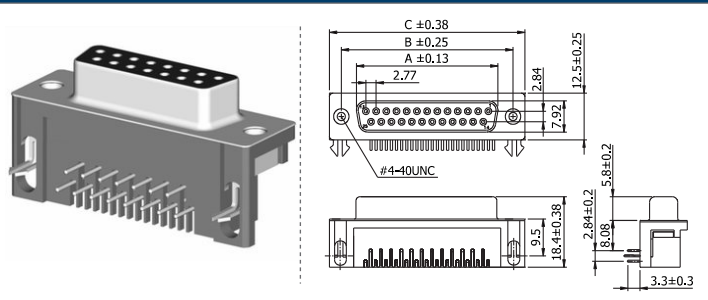

✓ **50-HDN-F // webcode: 1489** footprint 7.2