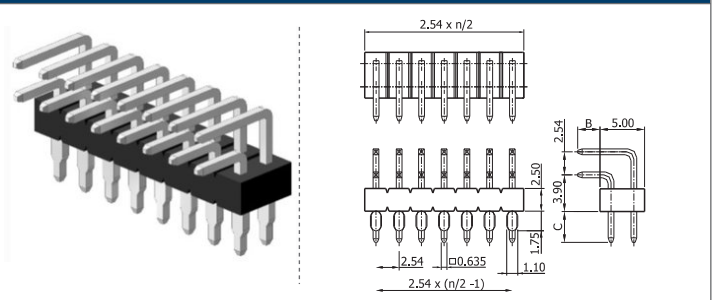

✓ 1425P2T9 // webcode: 1189

automotive approved
press fit