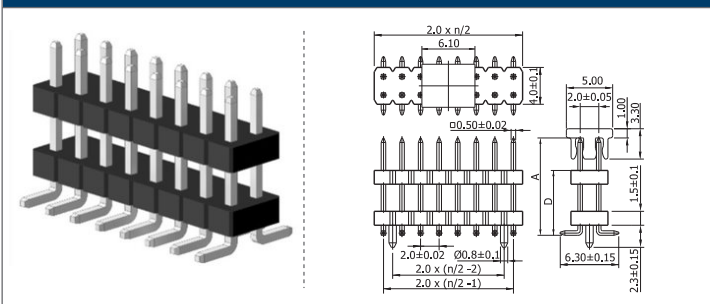

Shown product pictures may differ to final product. In case of any doubt, please contact us on: www.gsn.cn.com

CABLE TO BOARD

TECHNOLOGIES:

Crimp terminal type | IDC Flat Ribbon Cable | Flat Flexible Cable (FFC) | Waterproof