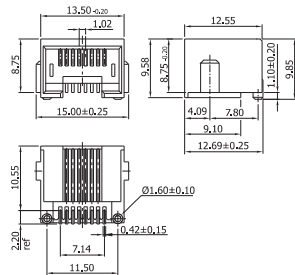

✓ 45SH11E // webcode: 1511 low profile