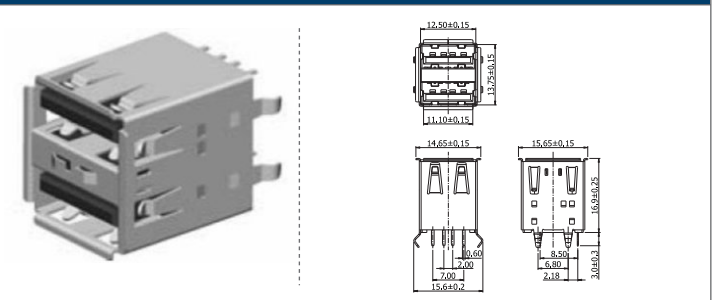

✓ 47SFT1DE // webcode: 1556

Shown product pictures may differ to final product. In case of any doubt, please contact us on: www.gsn.cn.com