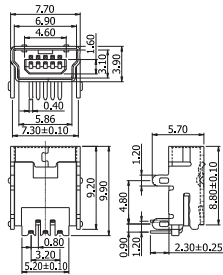

✓ 47MFT9K // webcode: 1567