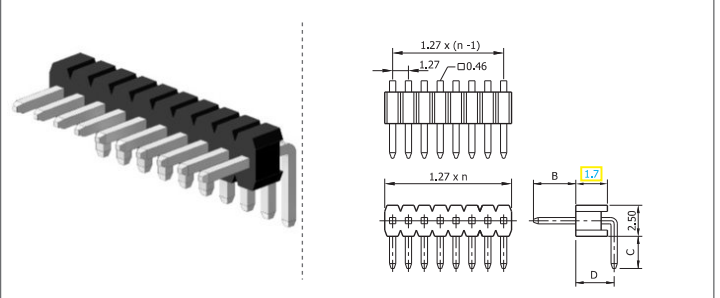

✓ 14121T9 // webcode: 1230