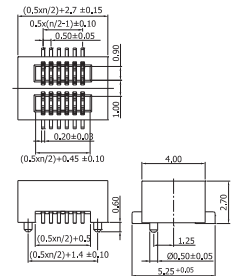

✓ 11S052S1G // webcode: 1006