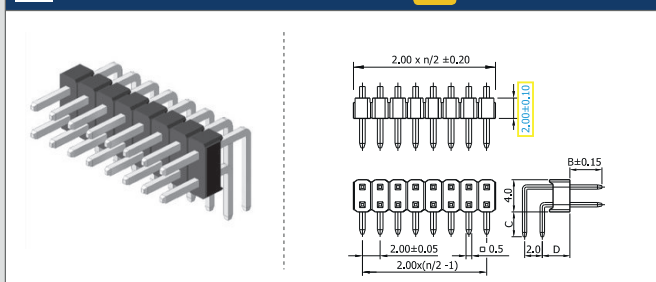

USER GUIDE

3 NEW FEATURES

1 MOBILE APP

Our website is now available as a mobile app.

By **scanning the QR codes** that appear on each page of the catalogue, you are taken directly to the corresponding product website.

2 WEBCODE

A webcode is listed for each product. In addition to the QR code option described above, you can access technical data for a product by visiting our website www.gsn.cn.com/download-centre and **entering this four-digit webcode**.

3 AUTOMOTIVE PRODUCT APPROVALS

Tried-and-trusted quality you can rely on: Many of our products are approved for use in automotive applications. These products are labelled with a **yellow "automotive approved" logo**.

Male header | 2.00

COMPLETE PRODUCT SPECIFICATIONS can be obtained by using the webcode or the QR code. Please enter the **webcode** at www.gsn.cn.com // Please scan the **QR code**.

FURTHER PRODUCT INFORMATION is available. Please visit www.gsn.cn.com/download-centre

1

✓ 14202T9A // webcode: 1211

2