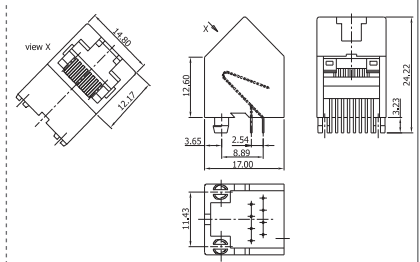

✓ 45TS11A // webcode: 1523

Shown product pictures may differ to final product. In case of any doubt, please contact us on: www.gsn.cn.com