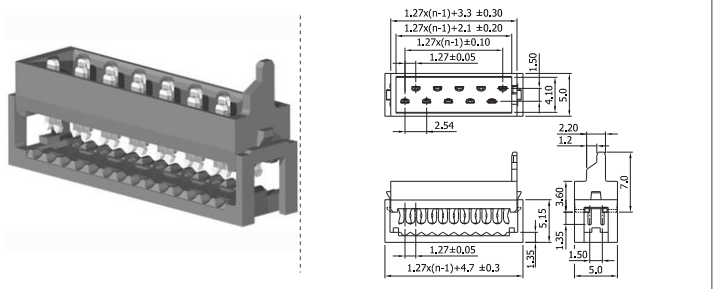

✓ **34-VIMX // webcode: 1582** automotive approved