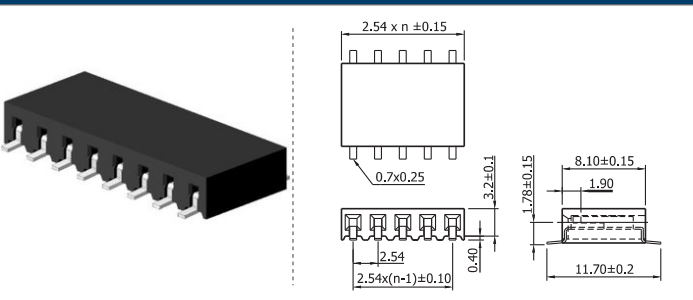

✓ 11S251S9 // webcode: 1117