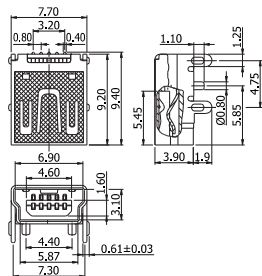

✓ 47MFS9L // webcode: 1569