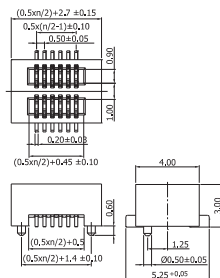

✓ 11S052S1H // webcode: 1008