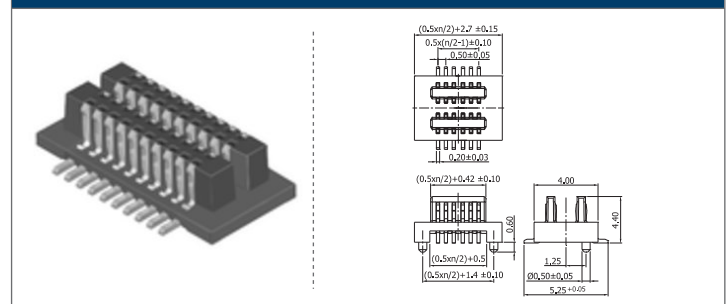

✓ 14052S1G // webcode: 1278

Shown product pictures may differ to final product. In case of any doubt, please contact us on: www.gsn.cn.com