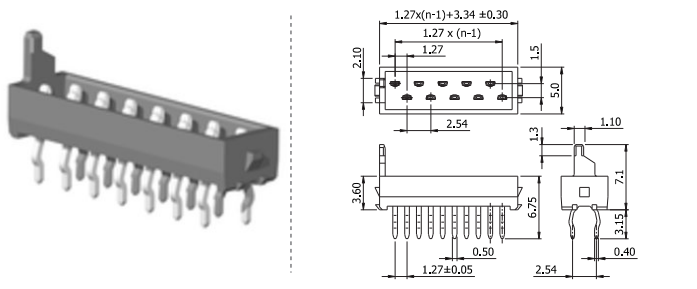

IDC red match

COMPLETE PRODUCT SPECIFICATIONS can be obtained by using the webcode or the QR code.
Please enter the **webcode** at www.gsn.cn.com // Please scan the **QR code**.

FURTHER PRODUCT INFORMATION is available.
Please visit: www.gsn.cn.com/download-centre

✓ **34-BVTMX // webcode: 1581** automotive approved