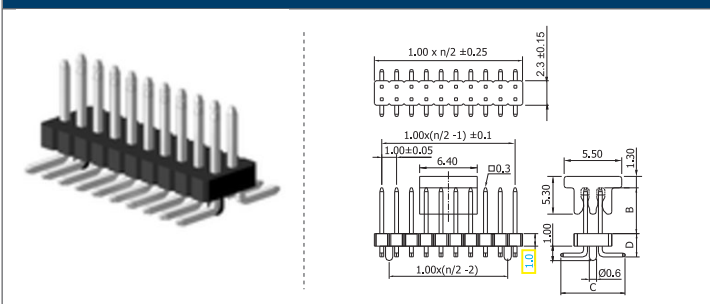

✓ 14102S1 // webcode: 1268 automotive approved