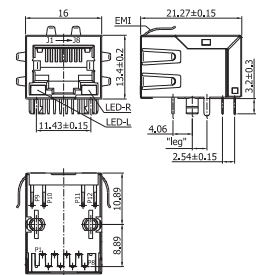

✓ 45TV11K // webcode: 1504

LED