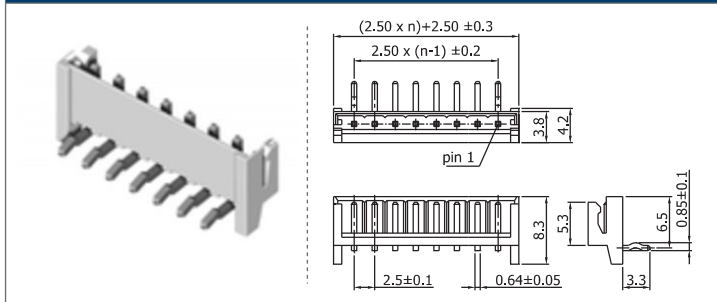

✓ 87P251T9D // webcode: 1320 kinked pins automotive approved