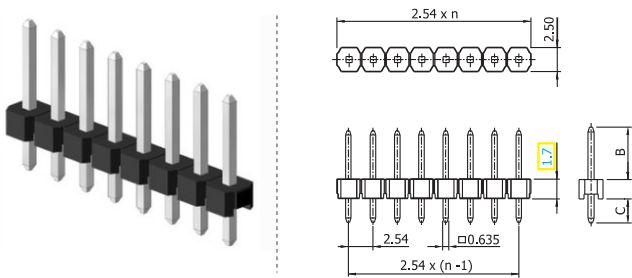

Male header | 2.54

COMPLETE PRODUCT SPECIFICATIONS can be obtained by using the webcode or the QR code.
Please enter the **webcode** at www.gsn.cn.com // Please scan the **QR code**.

FURTHER PRODUCT INFORMATION is available.
Please visit: www.gsn.cn.com/download-centre

✓ 14251T1A // webcode: 1002