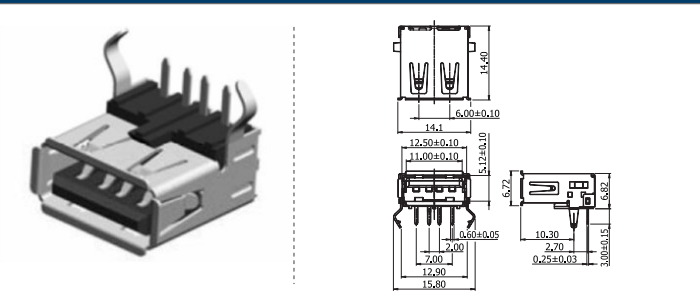

✓ 47SFT9E // webcode: 1553