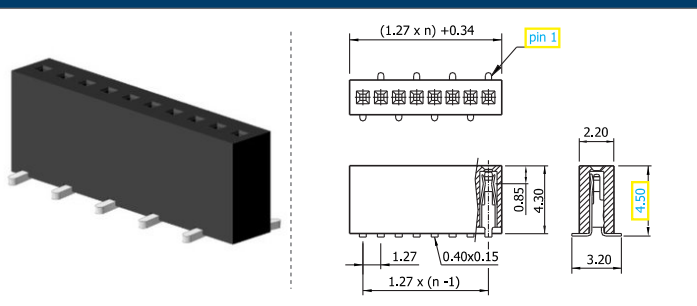

✓ 11S121S1B // webcode: 1026