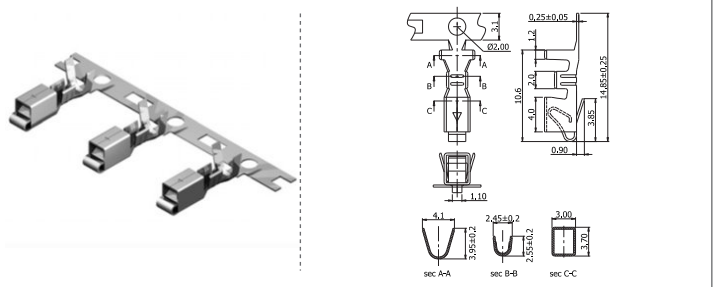

FURTHER PRODUCT INFORMATION is available.
Please visit: www.gsn.cn.com/download-centre

CABLE-TO-BOARD

✓ 87H391X1M // webcode: 1606

✓ 87C39FL // webcode: 1608

female

✓ 87C39FM // webcode: 1609

female

Crimp technology | 4.20