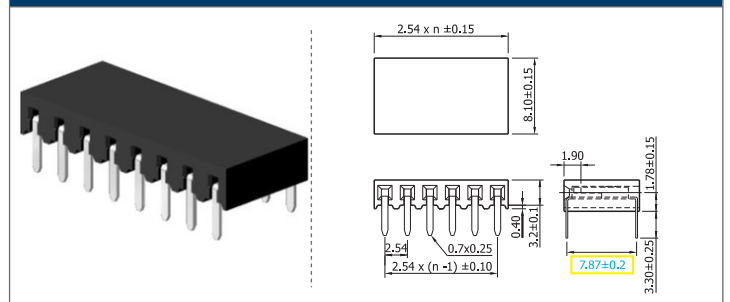

✓ 11S251T9E // webcode: 1102

Shown product pictures may differ to final product. In case of any doubt, please contact us on: www.gsn.cn.com