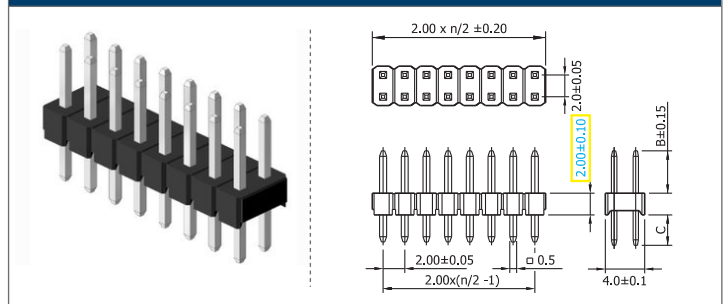

✓ 14202T1A // webcode: 1204