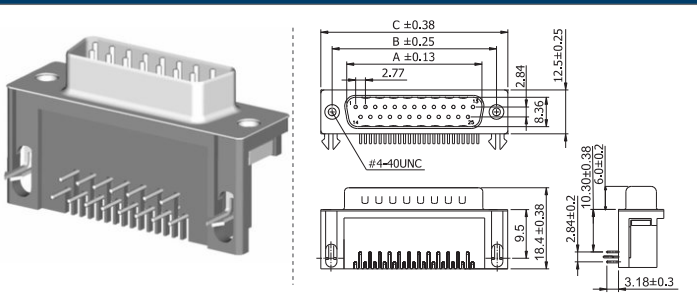

✓ **50-HEN-M // webcode: 1490** footprint 9.4