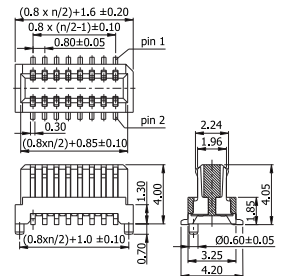

✓ 14082S1B // webcode: 1274

Shown product pictures may differ to final product. In case of any doubt, please contact us on: www.gsn.cn.com