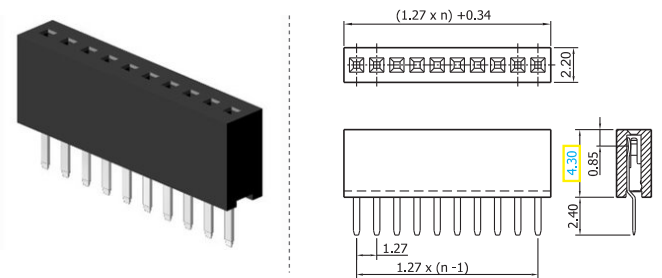

✓ 11S121T1D // webcode: 1017