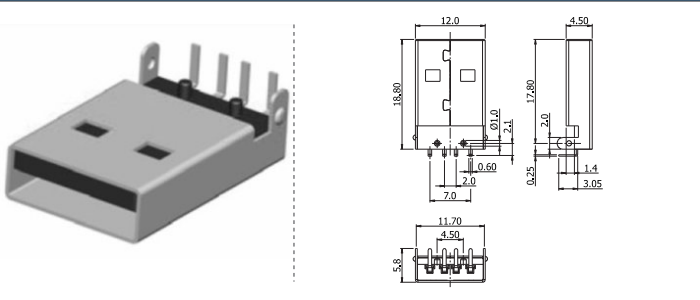

USB

COMPLETE PRODUCT SPECIFICATIONS can be obtained by using the webcode or the QR code.
Please enter the **webcode** at www.gsn.cn.com // Please scan the **QR code**.

FURTHER PRODUCT INFORMATION is available.
Please visit: www.gsn.cn.com/download-centre

✓ 47SMT9E // webcode: 1548