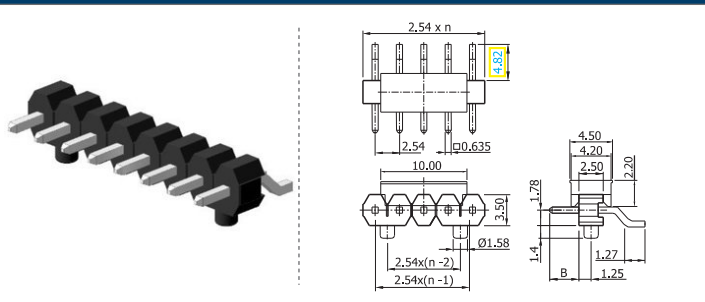

✓ 14251S9B // webcode: 1194 automotive approved