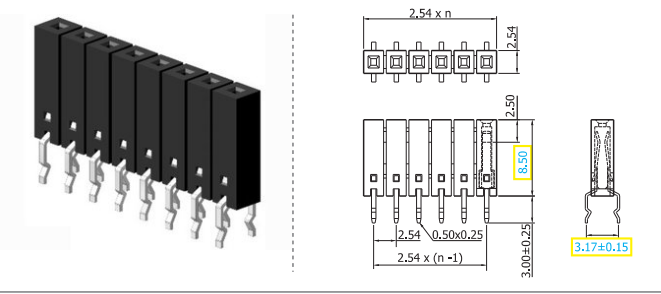

✓ 11S251T1T // webcode: 1065 bottom contact automotive approved