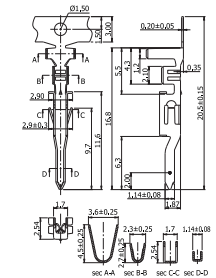

87C42MH // webcode: 1359

male

Shown product pictures may differ to final product. In case of any doubt, please contact us on: www.gsn.cn.com