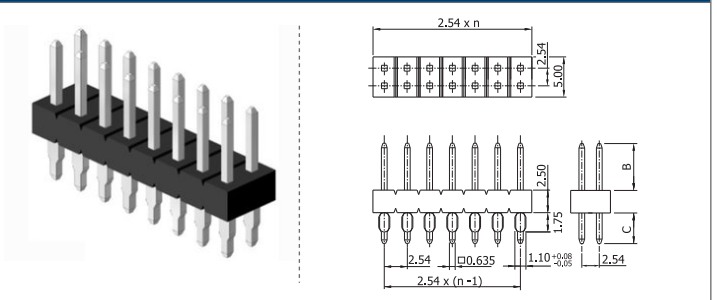

✓ 1425P2T1 // webcode: 1187

automotive approved
press fit