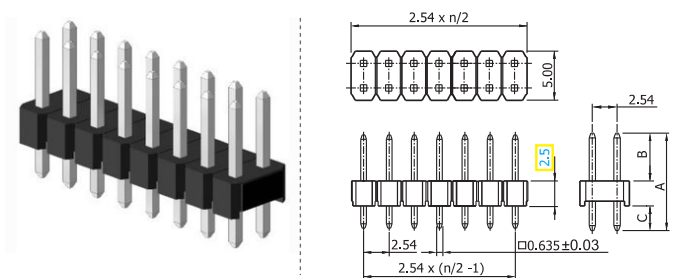

✓ 14252T1A // webcode: 1165 automotive approved