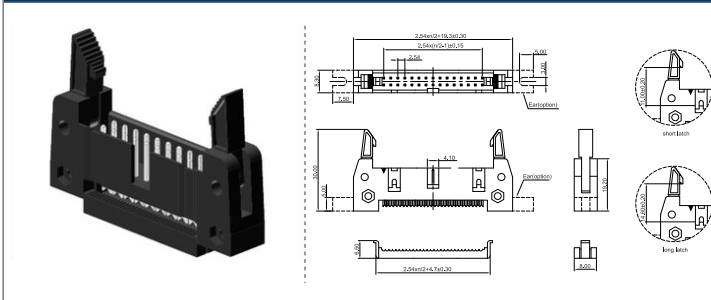

FURTHER PRODUCT INFORMATION is available. Please visit: www.gsn.cn.com/download-centre

CABLE-TO-BOARD

✓ 23-25VIA //webcode: 1462

✓ 23-25VIA //webcode: 1499

with mounting ears

✓ 23-25VIA //webcode: 1500

✓ 23-25VIA //webcode: 1501