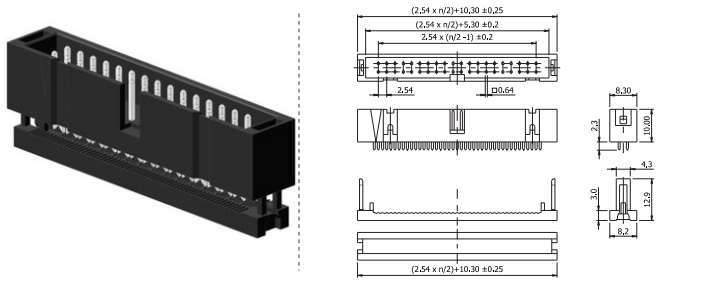

FURTHER PRODUCT INFORMATION is available. Please visit: www.gsn.cn.com/download-centre

CABLE-TO-BOARD

✓ 23-25VIA //webcode: 1462

✓ 23-25VIA //webcode: 1499

with mounting ears

✓ 23-25VIA //webcode: 1500

✓ 23-25VIA //webcode: 1501