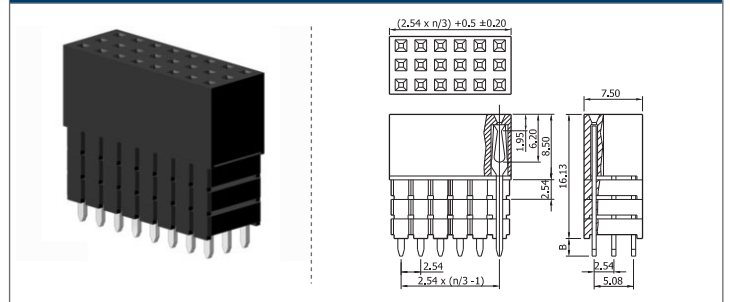

✓ 11S253T1D // webcode: 1096 H=16.13