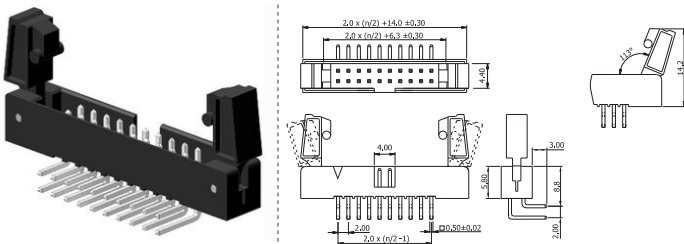

Standard IDCs

COMPLETE PRODUCT SPECIFICATIONS can be obtained by using the webcode or the QR code.
Please enter the **webcode** at www.gsn.cn.com // Please scan the **QR code**.

FURTHER PRODUCT INFORMATION is available.
Please visit: www.gsn.cn.com/download-centre

CABLE-TO-BOARD

✓ **23-20HTS // webcode: 1449** short latch
automotive approved