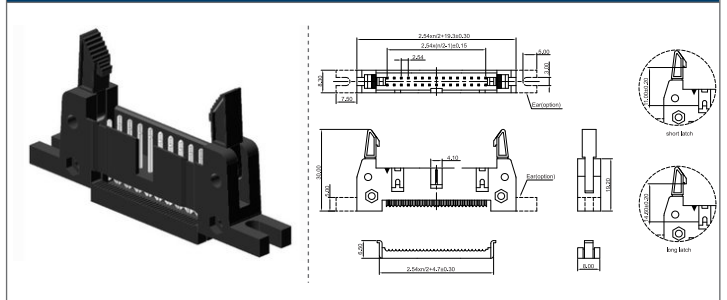

✓ 23-25VIA //webcode: 1501

with mounting ears

Shown product pictures may differ to final product. In case of any doubt, please contact us on: www.gsn.cn.com