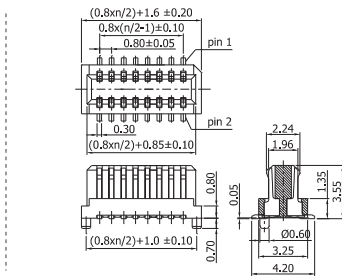

Male header | SMT 0.80

COMPLETE PRODUCT SPECIFICATIONS can be obtained by using the webcode or the QR code.
Please enter the **webcode** at www.gsn.cn.com // Please scan the **QR code**.

FURTHER PRODUCT INFORMATION is available.
Please visit: www.gsn.cn.com/download-centre

✓ 14082S1A // webcode: 1273