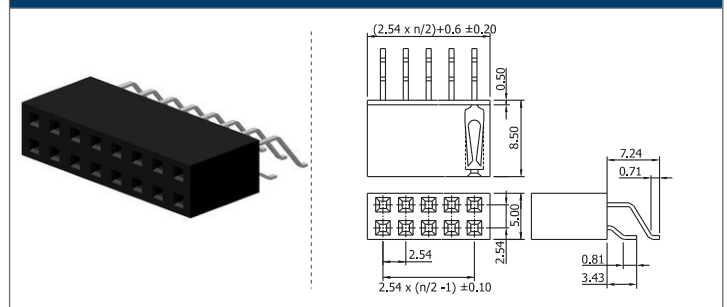

✓ 11S252S9B // webcode: 1120

Shown product pictures may differ to final product. In case of any doubt, please contact us on: www.gsn.cn.com