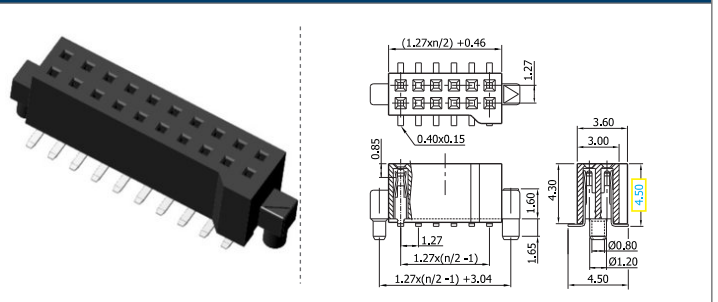

✓ 11S122S1DS // webcode: 1033