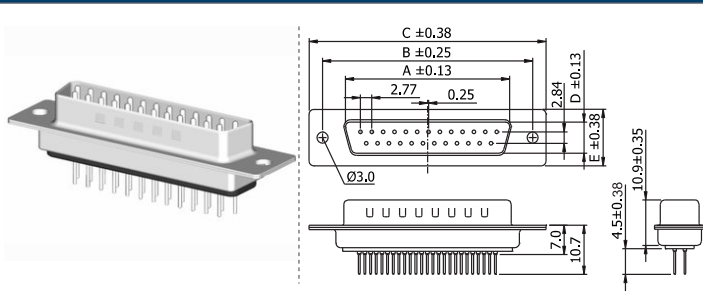

D-Sub | THT vertical

COMPLETE PRODUCT SPECIFICATIONS can be obtained by using the webcode or the QR code.
Please enter the **webcode** at www.gsn.cn.com // Please scan the **QR code**.

FURTHER PRODUCT INFORMATION is available.
Please visit: www.gsn.cn.com/download-centre

✓ 50-VSN-M // webcode: 1476