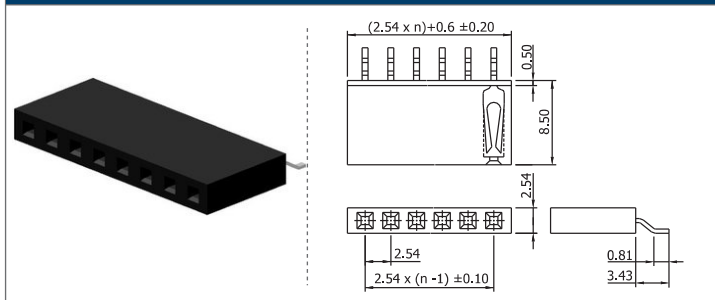

✓ 11S251S9A // webcode: 1118

Shown product pictures may differ to final product. In case of any doubt, please contact us on: www.gsn.cn.com