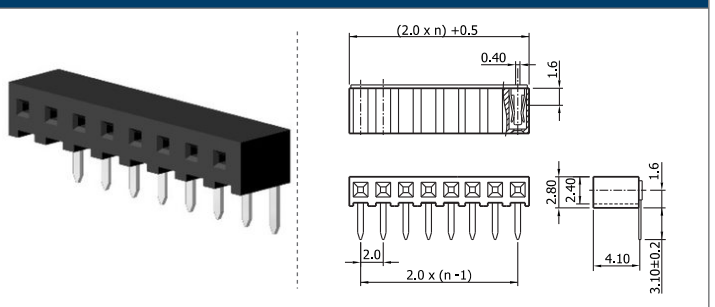

✓ 11S201T9 // webcode: 1040