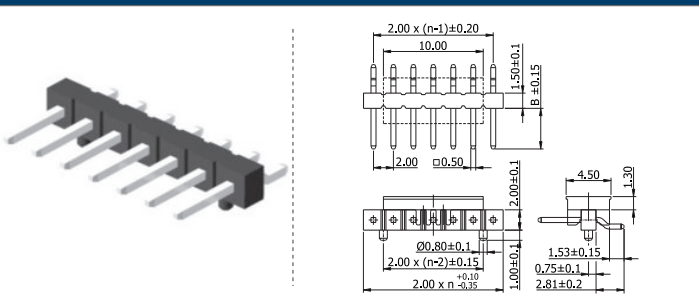

✓ 14201S9 // webcode: 1215