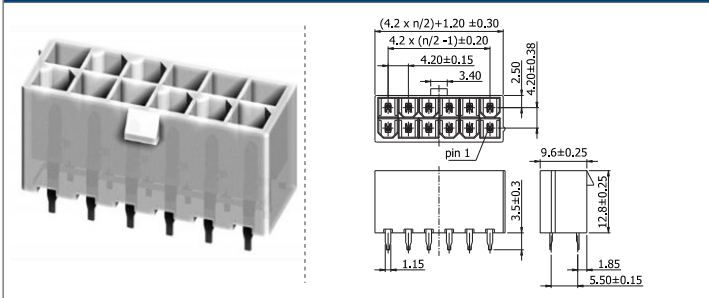

FURTHER PRODUCT INFORMATION is available.
Please visit: www.gsn.cn.com/download-centre

CABLE-TO-BOARD

✓ 87P421T1C // webcode: 1360

✓ 87P421T9B // webcode: 1361

with locating peg

✓ 87P422T1K // webcode: 1604