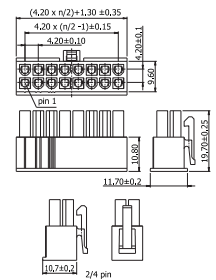

87H422X1F // webcode: 1353