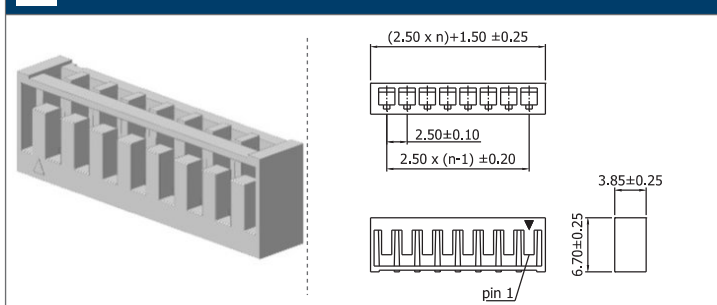

✓ 87H251X1N // webcode: 1324 board-in