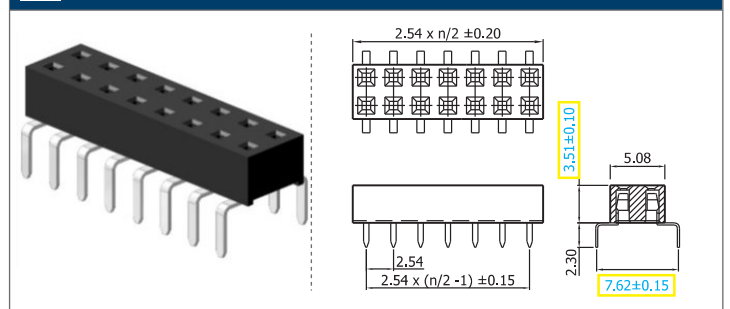

✓ 11S252T1N // webcode: 1072 bottom contact