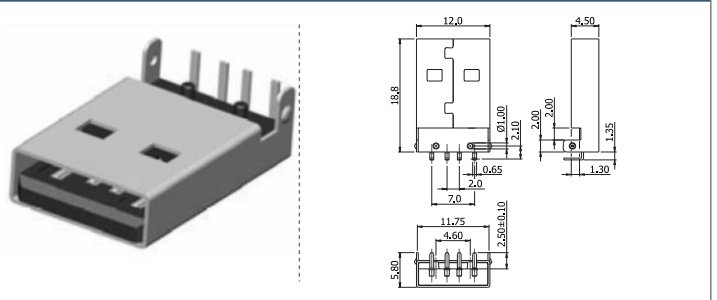

✓ 47SMT9F // webcode: 1550