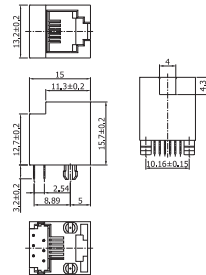

✓ 45TV11H // webcode: 1517