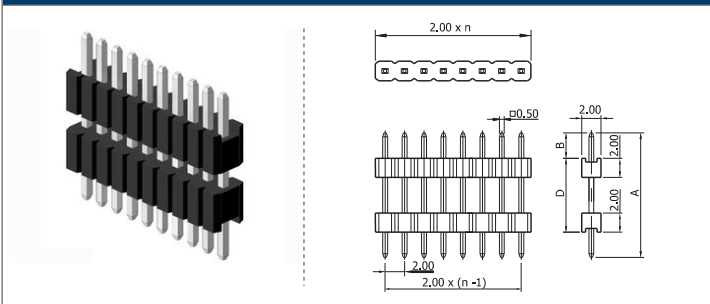

Sandwich header | 2.00

COMPLETE PRODUCT SPECIFICATIONS can be obtained by using the webcode or the QR code. Please enter the **webcode** at www.gsn.cn.com // Please scan the **QR code**.

FURTHER PRODUCT INFORMATION is available. Please visit: www.gsn.cn.com/download-centre

✓ 1420S1T1 // webcode: 1654