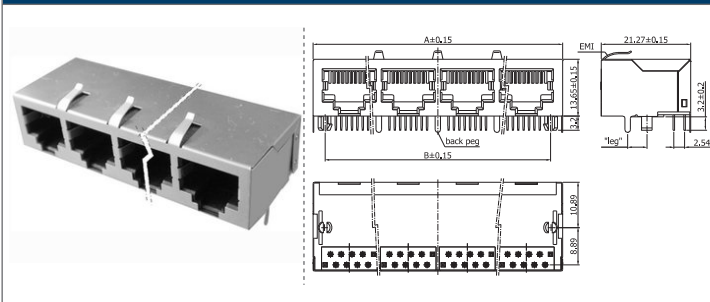

✓ 45TV15K // webcode: 1545