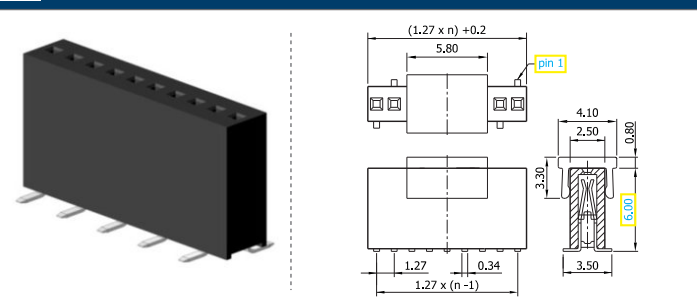

✓ 11S122S1E // webcode: 1029

✓ 11S122S1B // webcode: 1030

✓ 11S122S1C // webcode: 1031

Shown product pictures may differ to final product. In case of any doubt, please contact us on: www.gsn.cn.com

Female header | 1.27