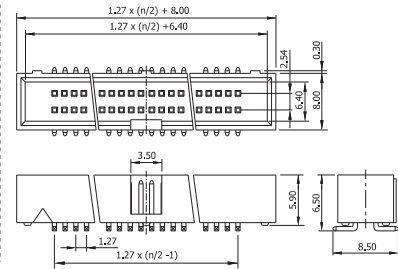

Standard IDCs

COMPLETE PRODUCT SPECIFICATIONS can be obtained by using the webcode or the QR code.
Please enter the **webcode** at www.gsn.cn.com // Please scan the **QR code**.

FURTHER PRODUCT INFORMATION is available.
Please visit: www.gsn.cn.com/download-centre

✓ 23-13VSX // webcode: 1441

Shown product pictures may differ to final product. In case of any doubt, please contact us on: www.gsn.cn.com