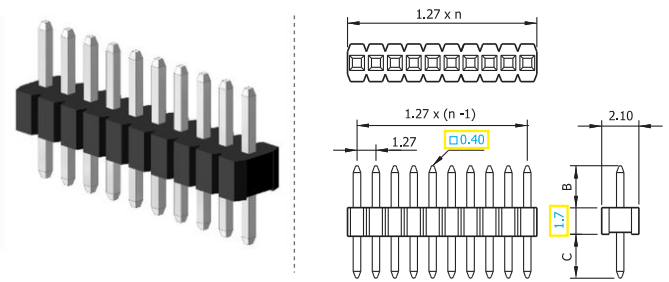

✓ 14121T1D // webcode: 1222