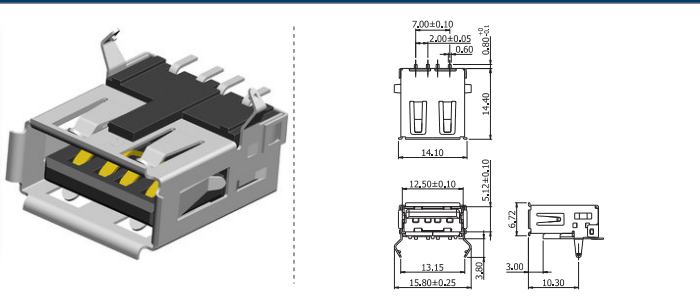

USB

COMPLETE PRODUCT SPECIFICATIONS can be obtained by using the webcode or the QR code.
Please enter the **webcode** at www.gsn.cn.com // Please scan the **QR code**.

FURTHER PRODUCT INFORMATION is available.
Please visit: www.gsn.cn.com/download-centre

✓ 47SFS9E // webcode: 1557