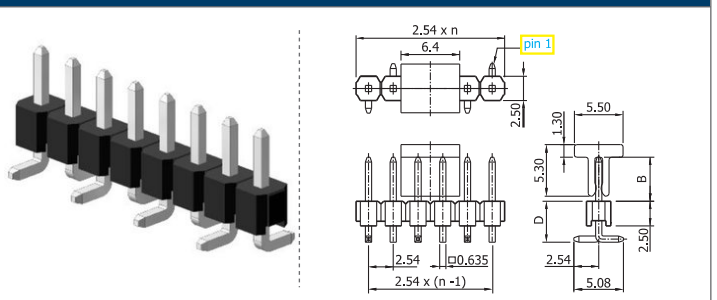

Shown product pictures may differ to final product. In case of any doubt, please contact us on: www.gsn.cn.com

Male header | 2.54

COMPLETE PRODUCT SPECIFICATIONS can be obtained by using the webcode or the QR code.
Please enter the **webcode** at www.gsn.cn.com // Please scan the **QR code**.