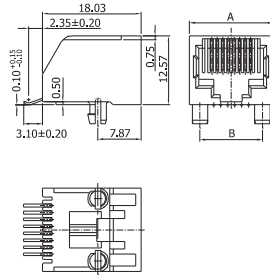

✓ 45SH11A // webcode: 1507 flange and key available