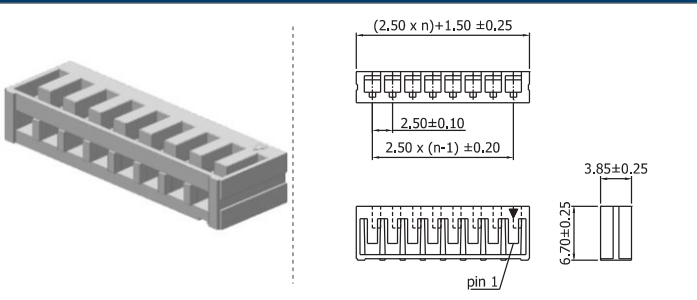

Crimp technology | 2.50

COMPLETE PRODUCT SPECIFICATIONS can be obtained by using the webcode or the QR code.
Please enter the **webcode** at www.gsn.cn.com // Please scan the **QR code**.

FURTHER PRODUCT INFORMATION is available.
Please visit: www.gsn.cn.com/download-centre

✓ 87H251X9C // webcode: 1325 board-in