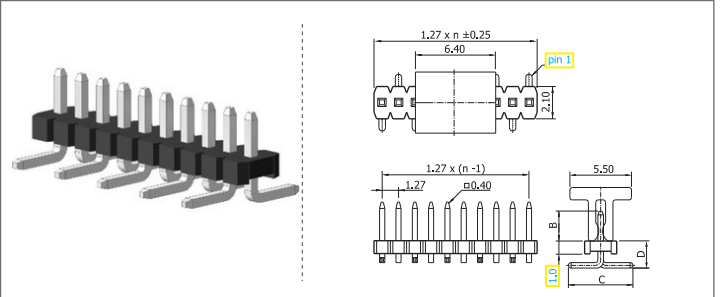

✓ 14121S1C // webcode: 1238

✓ 14121S1D // webcode: 1240

✓ 14122S1 // webcode: 1241

Shown product pictures may differ to final product. In case of any doubt, please contact us on: www.gsn.cn.com

Male header | 1.27