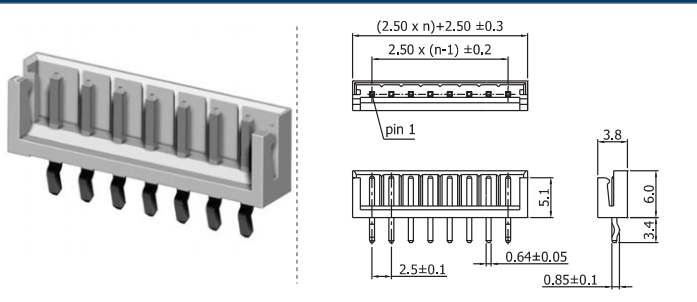

Crimp technology | 2.50

COMPLETE PRODUCT SPECIFICATIONS can be obtained by using the webcode or the QR code.
Please enter the **webcode** at www.gsn.cn.com // Please scan the **QR code**.

FURTHER PRODUCT INFORMATION is available.
Please visit: www.gsn.cn.com/download-centre

CABLE-TO-BOARD

✓ 87P251T1D // webcode: 1319 kinked pins automotive approved