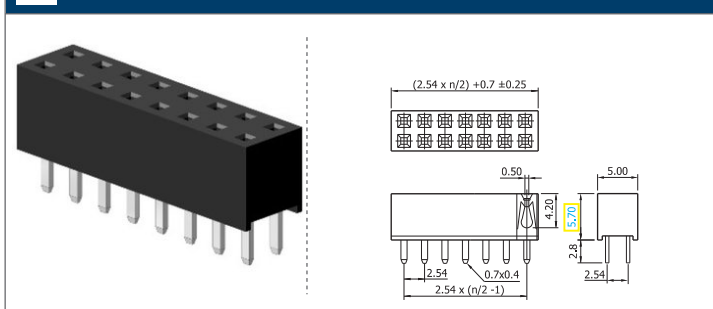

✓ 11S252T1E // webcode: 1077