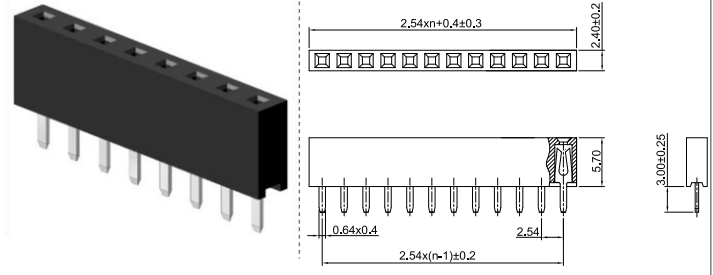

✓ 11S251T1E // webcode: 1056