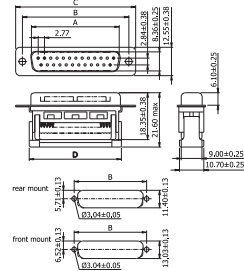

✓ 50-IFG-M // webcode: 1474

AWG #26-#28

✓ 50-IFG-F // webcode: 1475

AWG #26-#28

Shown product pictures may differ to final product. In case of any doubt, please contact us on: www.gsn.cn.com

USB

COMPLETE PRODUCT SPECIFICATIONS can be obtained by using the webcode or the QR code.
Please enter the **webcode** at www.gsn.cn.com // Please scan the **QR code**.