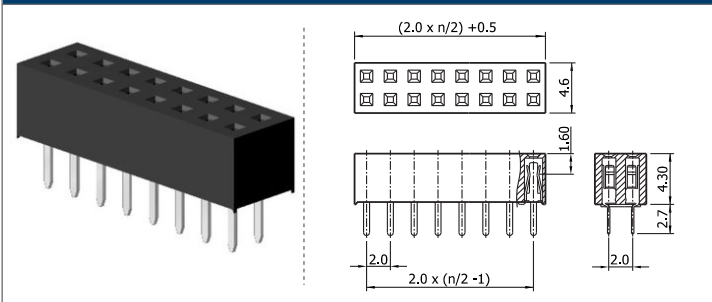

✓ 11S202T1D // webcode: 1037