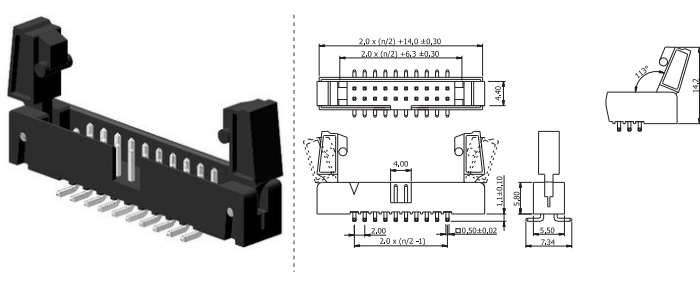

CABLE-TO-BOARD

✓ **23-20HTS // webcode: 1449** short latch
automotive approved

✓ **23-20VSX // webcode: 1450**

✓ **23-20VSS // webcode: 1451** short latch
automotive approved

✓ **23-20VSL // webcode: 1452** long latch
automotive approved