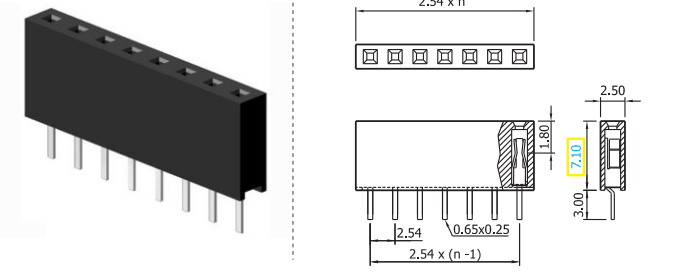

✓ 11S251T1F // webcode: 1057