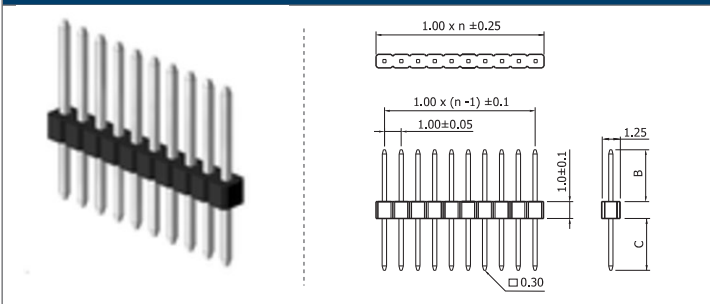

Male header | 1.00

COMPLETE PRODUCT SPECIFICATIONS can be obtained by using the webcode or the QR code.
Please enter the **webcode** at www.gsn.cn.com // Please scan the **QR code**.

FURTHER PRODUCT INFORMATION is available.
Please visit: www.gsn.cn.com/download-centre

✓ 14101T1 // webcode: 1259