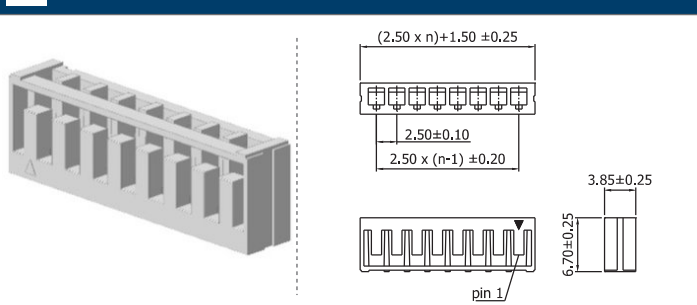

✓ 87H251X1P // webcode: 1323 board-in