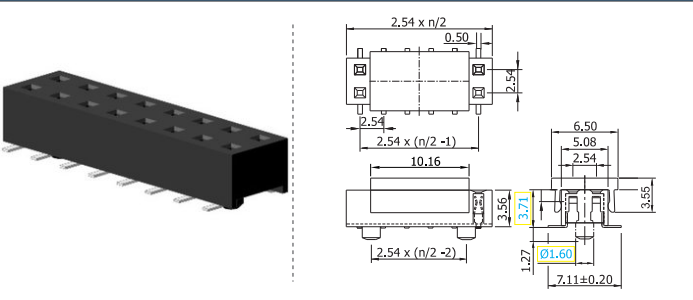

Female header | 2.54

COMPLETE PRODUCT SPECIFICATIONS can be obtained by using the webcode or the QR code.
Please enter the **webcode** at www.gsn.cn.com // Please scan the **QR code**.

FURTHER PRODUCT INFORMATION is available.
Please visit: www.gsn.cn.com/download-centre

✓ 11S252S1F // webcode: 1111 bottom contact automotive approved