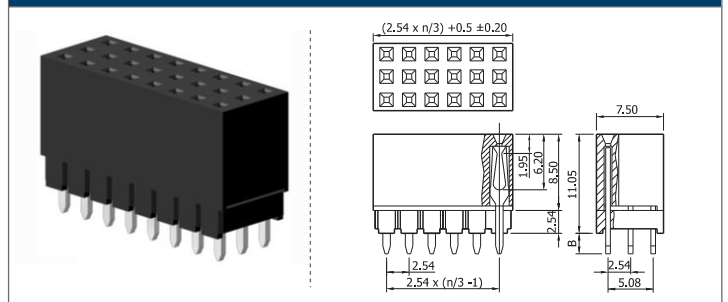

✓ 11S253T1B // webcode: 1094 H=11.05

Shown product pictures may differ to final product. In case of any doubt, please contact us on: www.gsn.cn.com