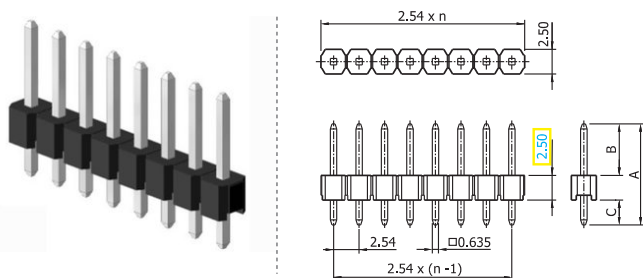

✓ 14251T1 // webcode: 1162