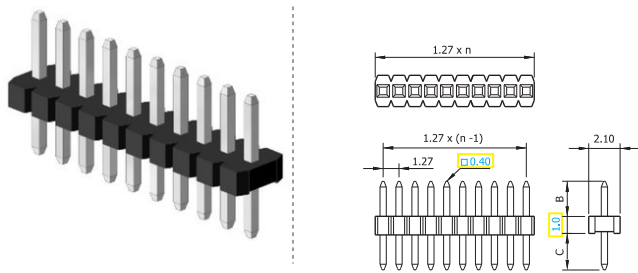

Male header | 1.27

COMPLETE PRODUCT SPECIFICATIONS can be obtained by using the webcode or the QR code.
Please enter the **webcode** at www.gsn.cn.com // Please scan the **QR code**.

FURTHER PRODUCT INFORMATION is available.
Please visit: www.gsn.cn.com/download-centre

✓ 14121T1A // webcode: 1221