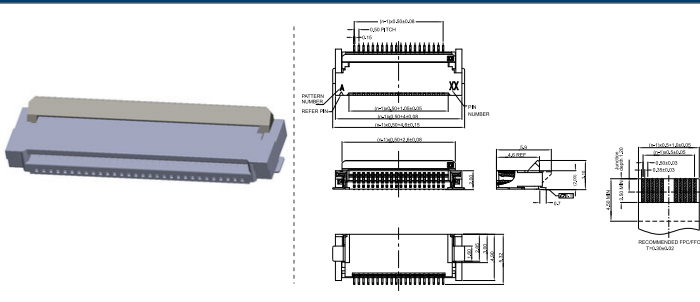

FURTHER PRODUCT INFORMATION is available.
Please visit: www.gsn.cn.com/download-centre

CABLE-TO-BOARD

✓ 44-Z05E // webcode: 1681 double contact

✓ 44-Z05F // webcode: 1682 double contact

✓ 44-Z05C // webcode: 1685 locking -catch