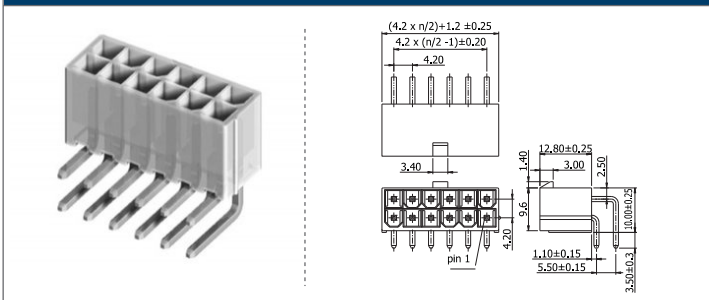

✓ 87P422T9L // webcode: 1585