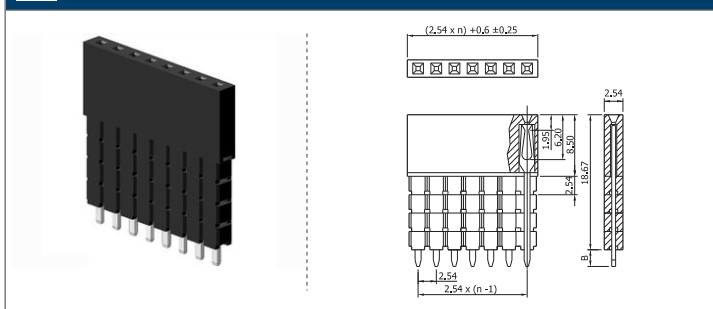

Female header | 2.54

COMPLETE PRODUCT SPECIFICATIONS can be obtained by using the webcode or the QR code.
Please enter the **webcode** at www.gsn.cn.com // Please scan the **QR code**.

FURTHER PRODUCT INFORMATION is available.
Please visit: www.gsn.cn.com/download-centre

✓ 11S251T1M // webcode: 1071 H=18.67