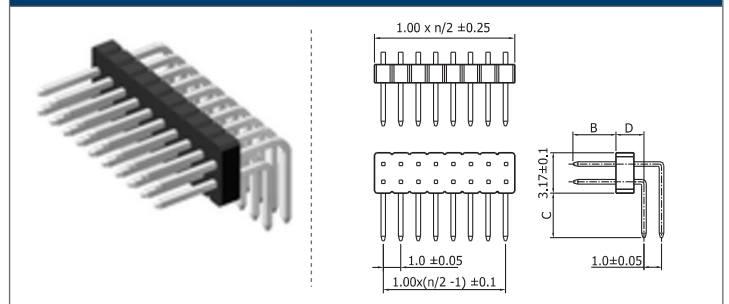

✓ 14102T9 // webcode: 1262