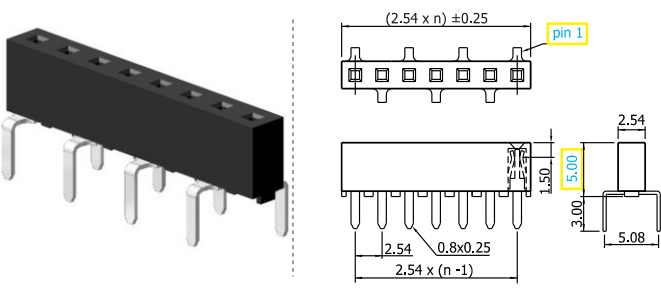

Female header | 2.54

COMPLETE PRODUCT SPECIFICATIONS can be obtained by using the webcode or the QR code.
Please enter the **webcode** at www.gsn.cn.com // Please scan the **QR code**.

FURTHER PRODUCT INFORMATION is available.
Please visit: www.gsn.cn.com/download-centre

✓ 11S251T1B // webcode: 1063