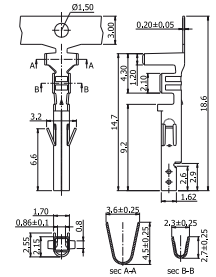

87C42FH // webcode: 1355

female