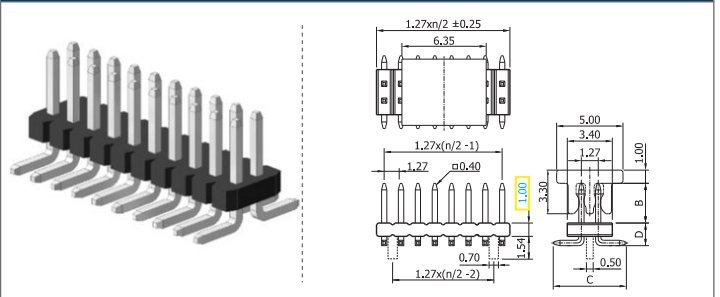

✓ 14121S1C // webcode: 1238

✓ 14121S1D // webcode: 1240

✓ 14122S1 // webcode: 1241

Shown product pictures may differ to final product. In case of any doubt, please contact us on: www.gsn.cn.com

Male header | 1.27