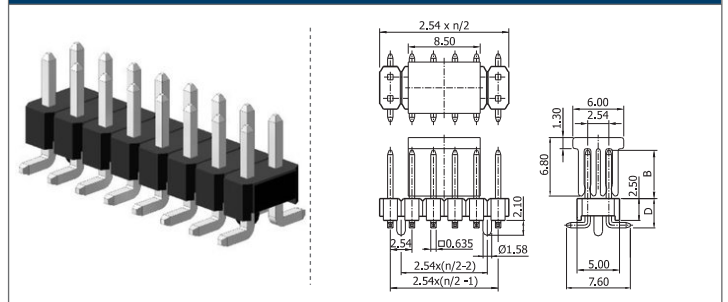

✓ 14252S1 // webcode: 1161