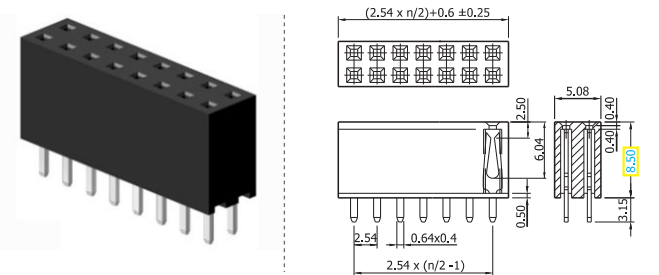

Shown product pictures may differ to final product. In case of any doubt, please contact us on: www.gsn.cn.com

Female header | SMT 0.80

COMPLETE PRODUCT SPECIFICATIONS can be obtained by using the webcode or the QR code.
Please enter the **webcode** at www.gsn.cn.com // Please scan the **QR code**.

✓ 11S252T1W // webcode: 1079

✓ 11S252T1X // webcode: 1080

bottom contact

✓ 11S252T1Z // webcode: 1081

bottom contact

✓ 11S252T1P // webcode: 1082

✓ 11S252T1H // webcode: 1083

✓ 11S252T1G // webcode: 1084