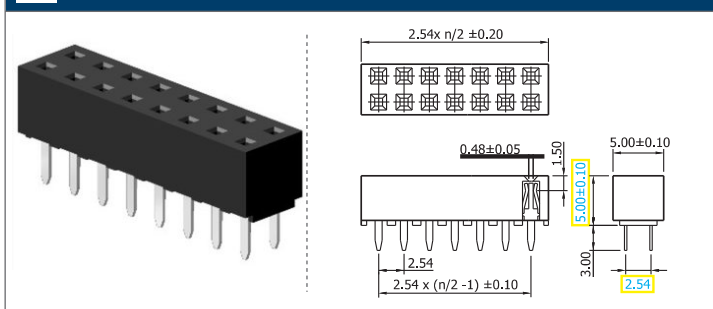

✓ 11S252T1D // webcode: 1073