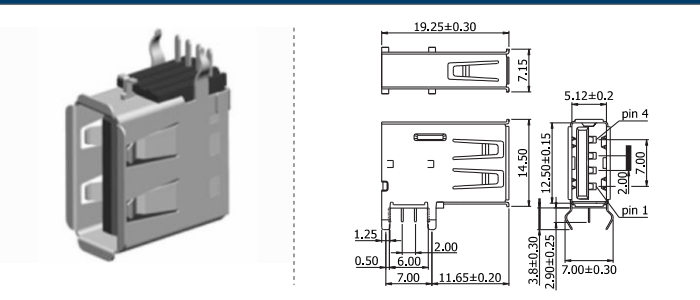

✓ 47SFT9F // webcode: 1562