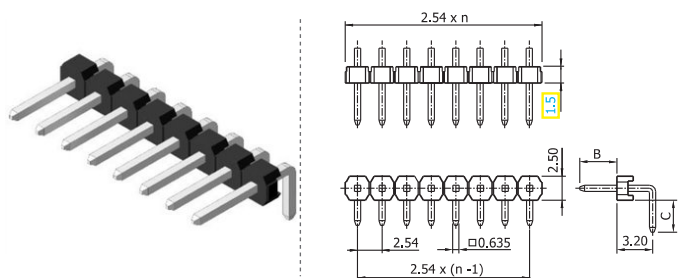

✓ 14251T9D // webcode: 1167

Shown product pictures may differ to final product. In case of any doubt, please contact us on: www.gsn.cn.com