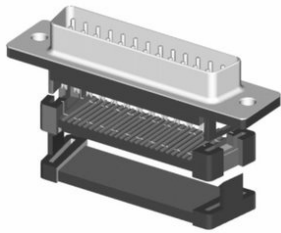

✓ 50-IFG-M // webcode: 1474

AWG #26-#28