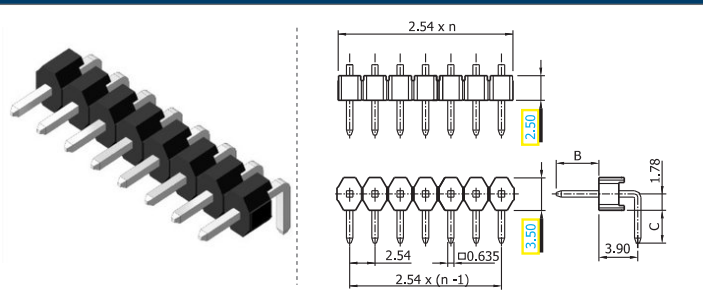

✓ 14251T9B // webcode: 1170