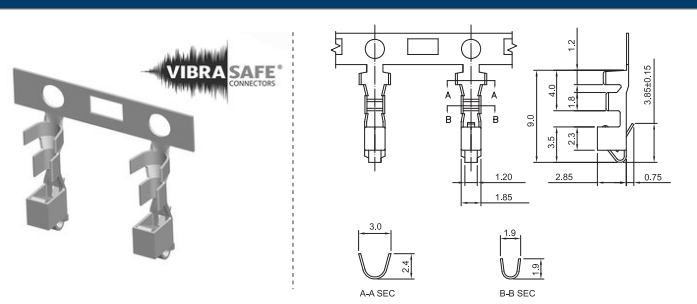

✓ 87C25FV // webcode: 1640