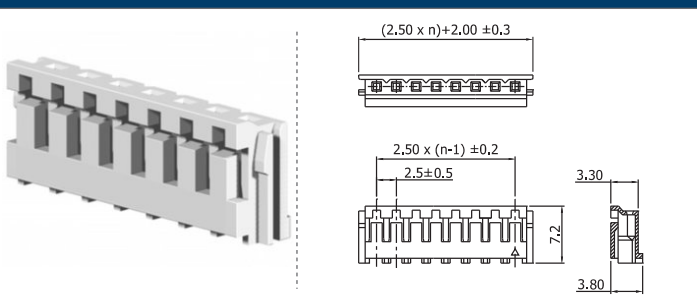

✓ 87H251X1K // webcode: 1321