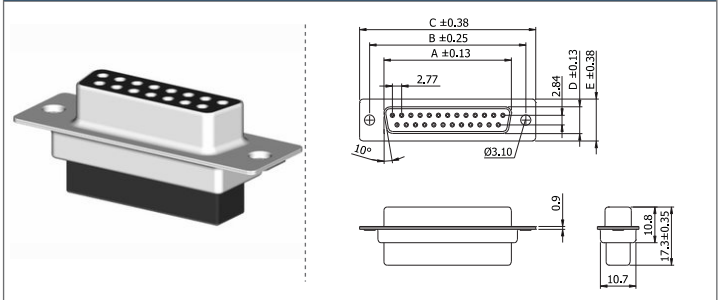

✓ 50-CNN-F // webcode: 1471