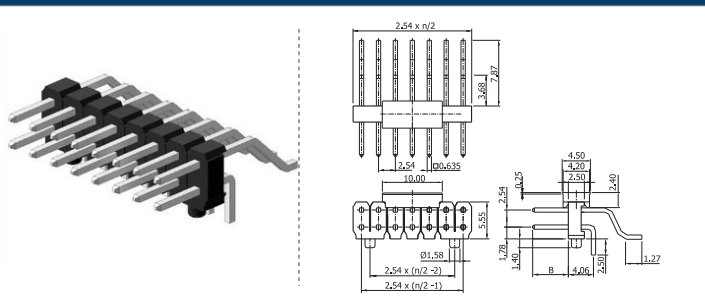

✓ 14252Z9 // webcode: 1195 automotive approved