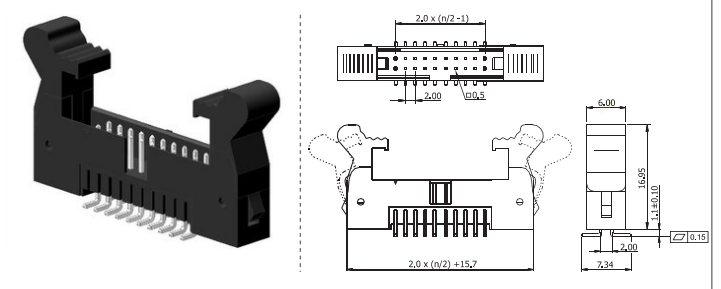

CABLE-TO-BOARD

✓ **23-20HTS // webcode: 1449** short latch
automotive approved

✓ **23-20VSX // webcode: 1450**

✓ **23-20VSS // webcode: 1451** short latch
automotive approved

✓ **23-20VSL // webcode: 1452** long latch
automotive approved