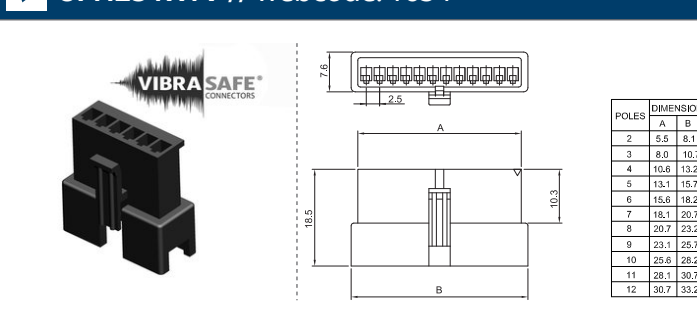

✓ 87H251X1V // webcode: 1634