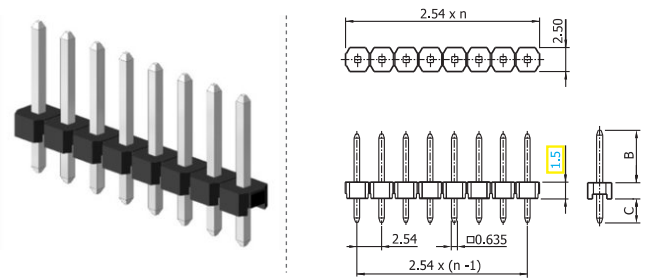

✓ 14251T1B // webcode: 1001