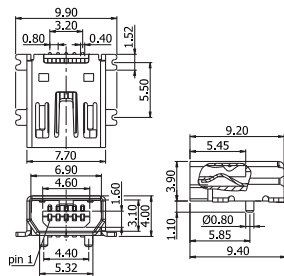

✓ 47MFS9K // webcode: 1566

Shown product pictures may differ to final product. In case of any doubt, please contact us on: www.gsn.cn.com