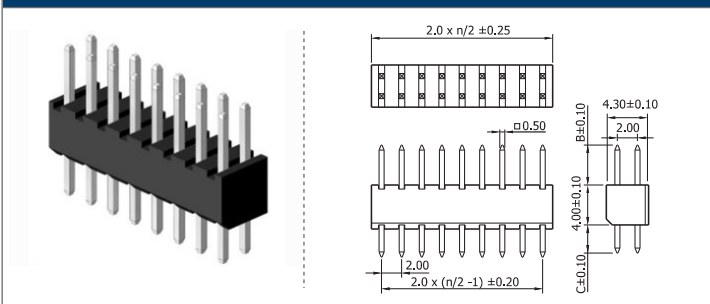

✓ 14201T9 // webcode: 1209

✓ 14201T9A // webcode: 1208

✓ 14202T9C // webcode: 1210

Shown product pictures may differ to final product. In case of any doubt, please contact us on: www.gsn.cn.com

Male header | 2.00