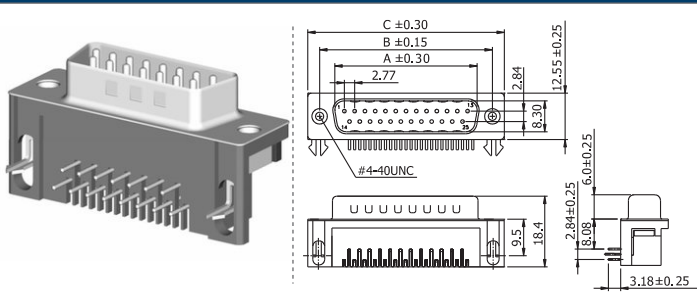

D-Sub | THT horizontal

COMPLETE PRODUCT SPECIFICATIONS can be obtained by using the webcode or the QR code.
Please enter the **webcode** at www.gsn.cn.com // Please scan the **QR code**.

FURTHER PRODUCT INFORMATION is available.
Please visit: www.gsn.cn.com/download-centre

✓ **50-HDN-M // webcode: 1488** footprint 7.2