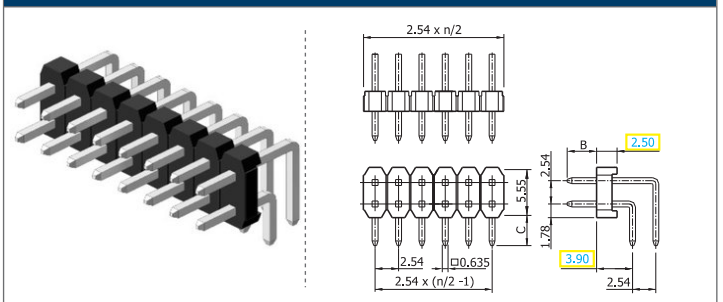

✓ 14252T9B // webcode: 1175

Shown product pictures may differ to final product. In case of any doubt, please contact us on: www.gsn.cn.com