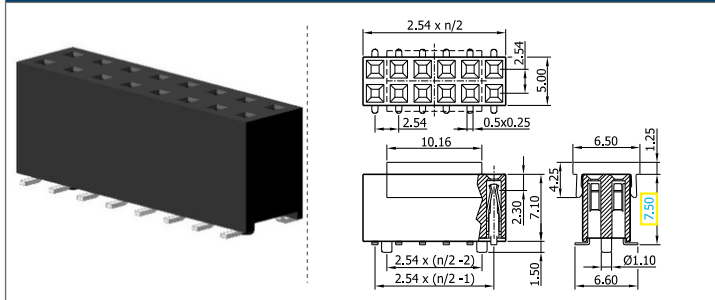

✓ 11S252S1B // webcode: 1114 bottom contact