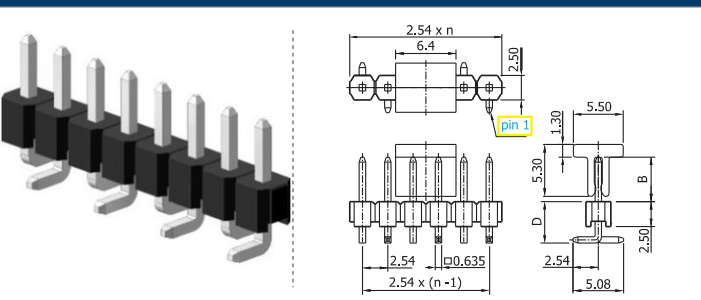

✓ 14251S1 // webcode: 1190