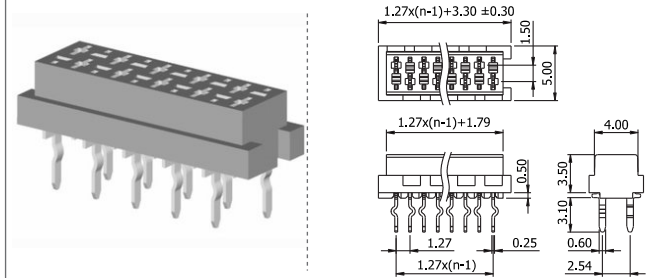

✓ **34-BVTFX // webcode: 1576** automotive approved