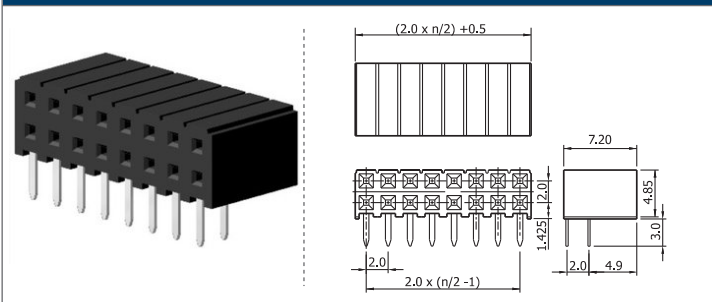

✓ 11S202T9B // webcode: 1043