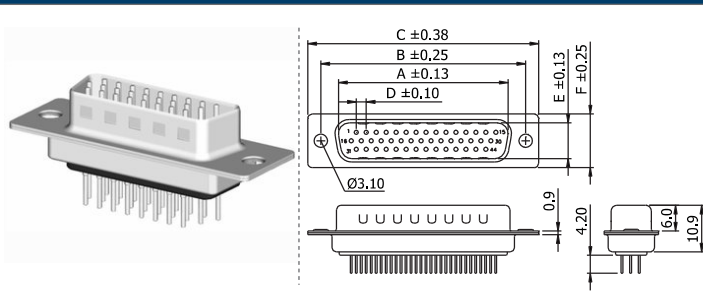

✓ 50-HNN-M // webcode: 1478

high density