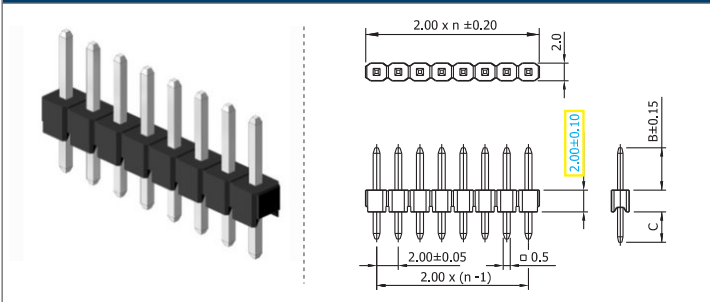

Male header | 2.00

COMPLETE PRODUCT SPECIFICATIONS can be obtained by using the webcode or the QR code.
Please enter the **webcode** at www.gsn.cn.com // Please scan the **QR code**.

FURTHER PRODUCT INFORMATION is available.
Please visit: www.gsn.cn.com/download-centre

✓ 14201T1 // webcode: 1202