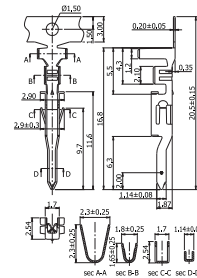

87C42MK // webcode: 1358

male