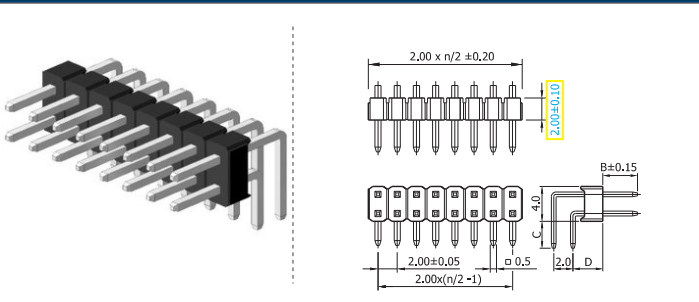

Male header | 2.00

COMPLETE PRODUCT SPECIFICATIONS can be obtained by using the webcode or the QR code.
Please enter the **webcode** at www.gsn.cn.com // Please scan the **QR code**.

FURTHER PRODUCT INFORMATION is available.
Please visit: www.gsn.cn.com/download-centre

✓ 14202T9A // webcode: 1211