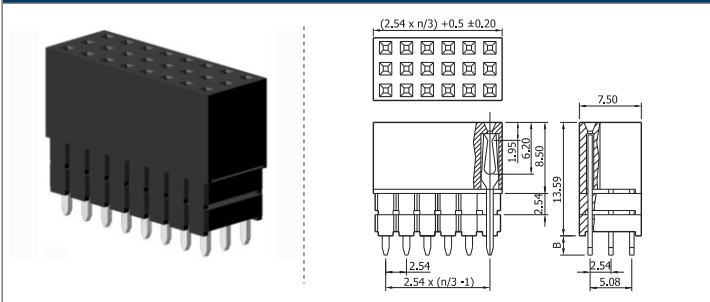

Female header | 2.54

COMPLETE PRODUCT SPECIFICATIONS can be obtained by using the webcode or the QR code.
Please enter the **webcode** at www.gsn.cn.com // Please scan the **QR code**.

FURTHER PRODUCT INFORMATION is available.
Please visit: www.gsn.cn.com/download-centre

✓ 11S253T1C // webcode: 1095 H=13.59