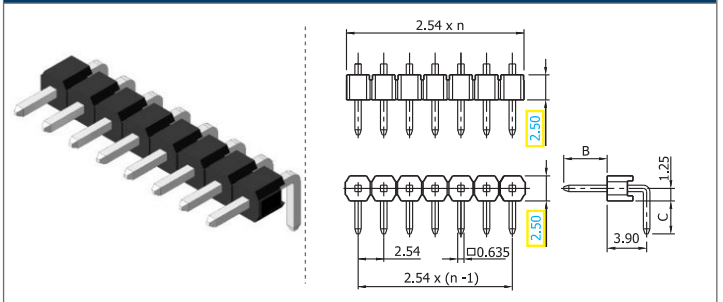

✓ 14251T9A // webcode: 1169