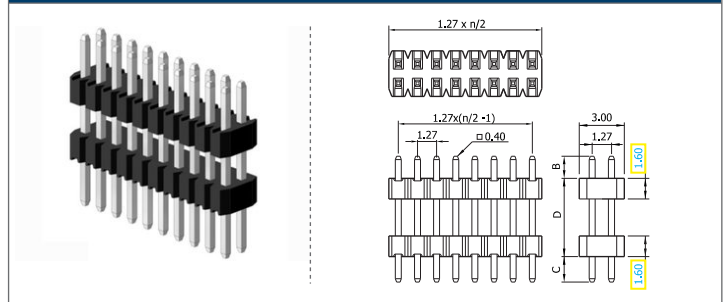

✓ 1412S2T1B // webcode: 1128