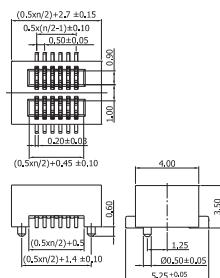

Shown product pictures may differ to final product. In case of any doubt, please contact us on: www.gsn.cn.com

Female header | SMT 0.80

COMPLETE PRODUCT SPECIFICATIONS can be obtained by using the webcode or the QR code.
Please enter the **webcode** at www.gsn.cn.com // Please scan the **QR code**.