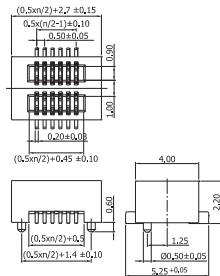

✓ 11S052S1F // webcode: 1005