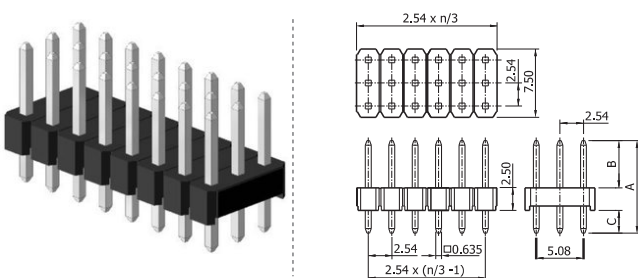

✓ 14253T1 // webcode: 1166