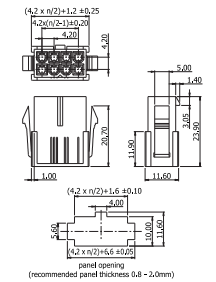

87W422X1F // webcode: 1357