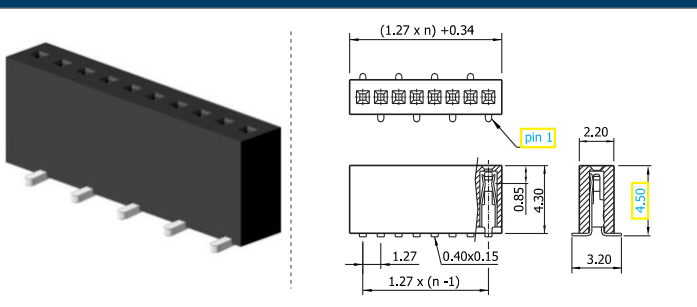

Female header | 1.27

COMPLETE PRODUCT SPECIFICATIONS can be obtained by using the webcode or the QR code. Please enter the **webcode** at www.gsn.cn.com // Please scan the **QR code**.

FURTHER PRODUCT INFORMATION is available. Please visit: www.gsn.cn.com/download-centre

✓ 11S121S1G // webcode: 1024