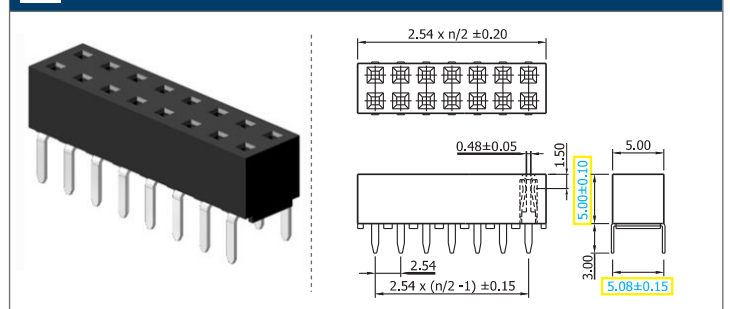

✓ 11S252T1B // webcode: 1074 bottom contact