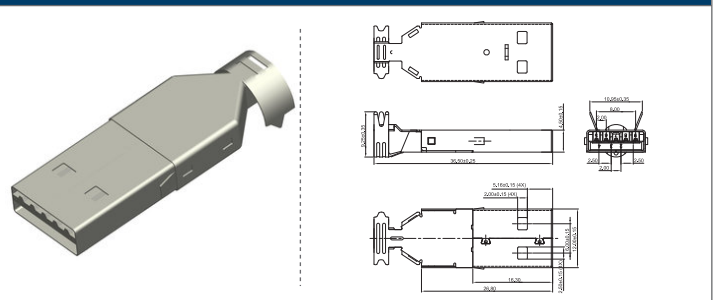

✓ 47TMW1A // webcode: 1618

✓ 47RJFT9L // webcode: 1659

RJ45 with LED

Shown product pictures may differ to final product. In case of any doubt, please contact us on: www.gsn.cn.com

USB

COMPLETE PRODUCT SPECIFICATIONS can be obtained by using the webcode or the QR code.
Please enter the **webcode** at www.gsn.cn.com // Please scan the **QR code**.