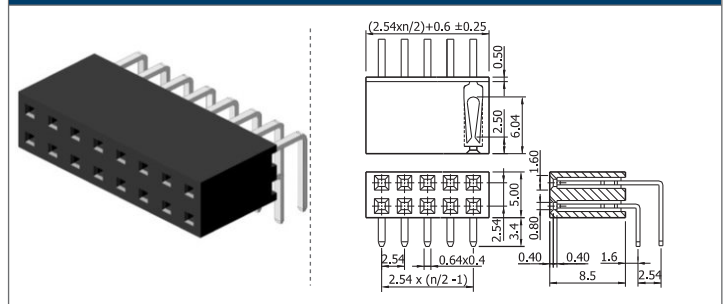

✓ 11S252T9A // webcode: 1104