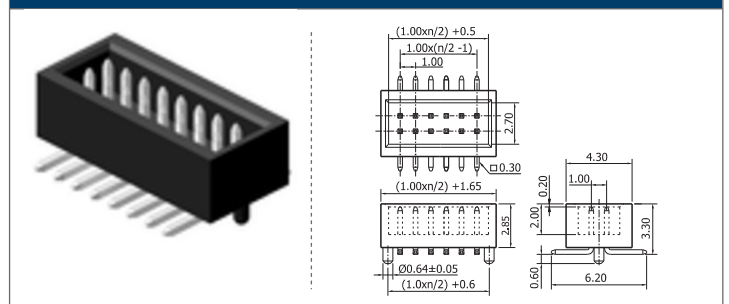

✓ 14102S1B // webcode: 1272

Shown product pictures may differ to final product. In case of any doubt, please contact us on: www.gsn.cn.com