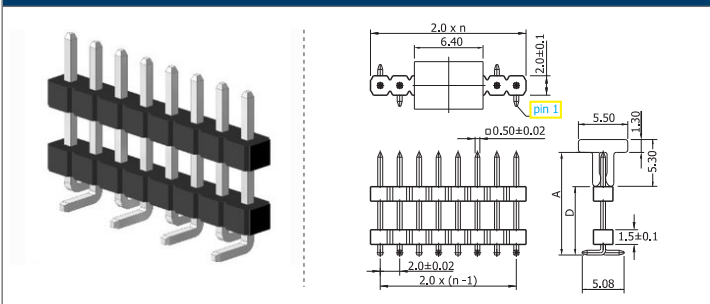

✓ 1420S1S1 // webcode: 1145