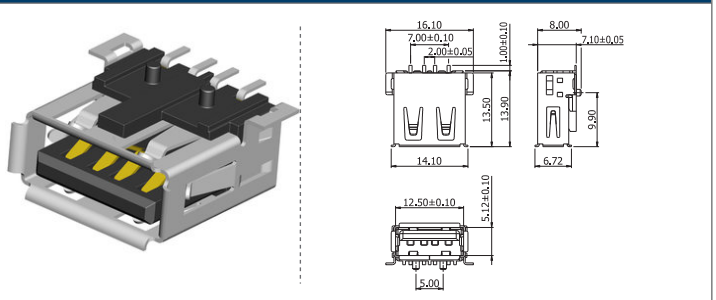

✓ 47SFS9F // webcode: 1558