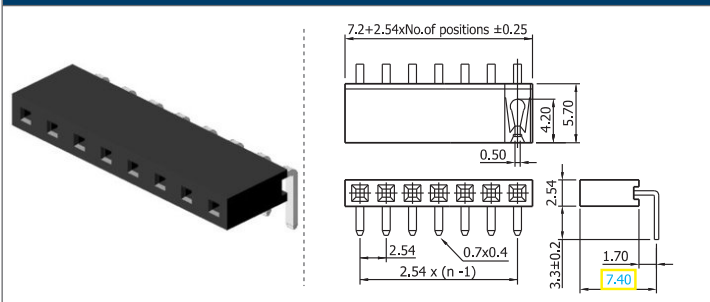

✓ 11S251T9D // webcode: 1099