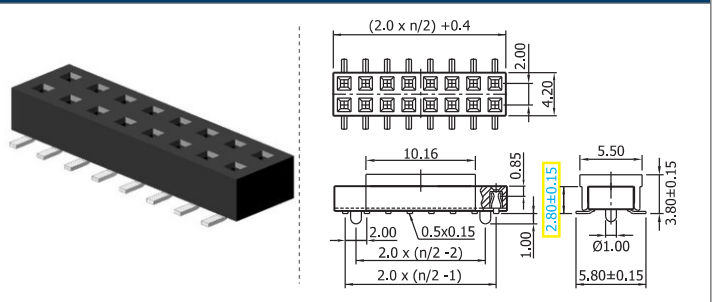

✓ 11S202S1E // webcode: 1049