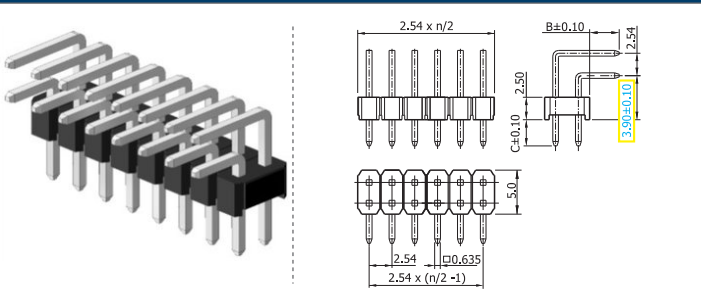

Male header | 2.54

COMPLETE PRODUCT SPECIFICATIONS can be obtained by using the webcode or the QR code.
Please enter the **webcode** at www.gsn.cn.com // Please scan the **QR code**.

FURTHER PRODUCT INFORMATION is available.
Please visit: www.gsn.cn.com/download-centre

✓ 14252T9F // webcode: 1176