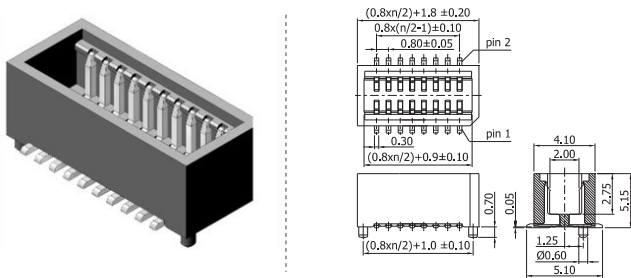

✓ 11S082S1E // webcode: 1012