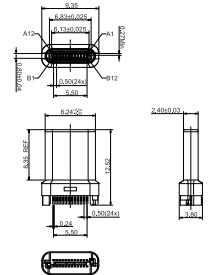

✓ 47SMW2C // webcode: 1684

INPUT/OUTPUT

Shown product pictures may differ to final product. In case of any doubt, please contact us on: www.gsn.cn.com