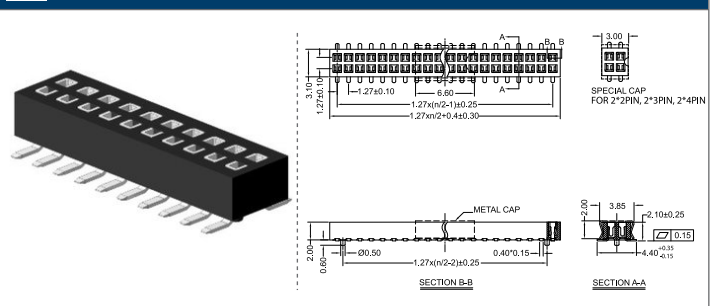

✓ 11S122S1E // webcode: 1029

✓ 11S122S1B // webcode: 1030

✓ 11S122S1C // webcode: 1031

Shown product pictures may differ to final product. In case of any doubt, please contact us on: www.gsn.cn.com

Female header | 1.27