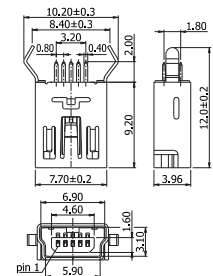

✓ 47MFT9K // webcode: 1567

✓ 47MFS9K // webcode: 1568

✓ 47MFS9L // webcode: 1569

✓ 47MFT1E // webcode: 1570

Phone jack – single | THT

COMPLETE PRODUCT SPECIFICATIONS can be obtained by using the webcode or the QR code.
Please enter the **webcode** at www.gsn.cn.com // Please scan the **QR code**.