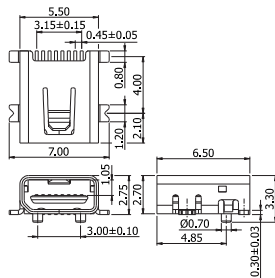

✓ 47MFS9M // webcode: 1564