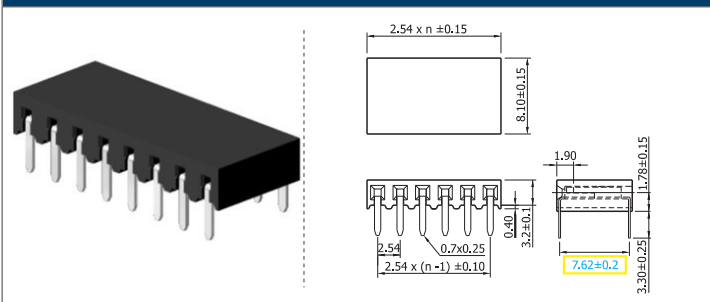

✓ 11S251T9C // webcode: 1101