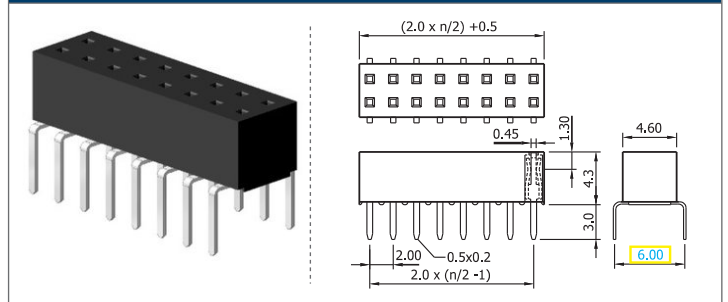

✓ 11S202T1B // webcode: 1039 bottom contact