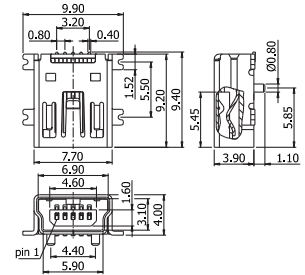

✓ 47MFS9K // webcode: 1568