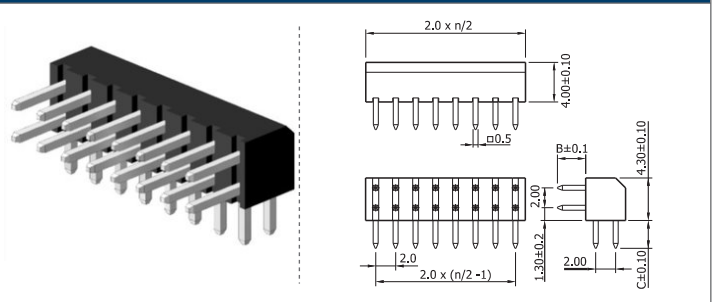

✓ 14202T9B // webcode: 1212 automotive approved