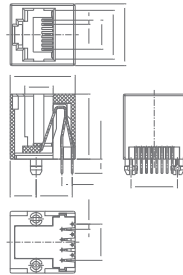

✓ 45TV11F // webcode: 1515