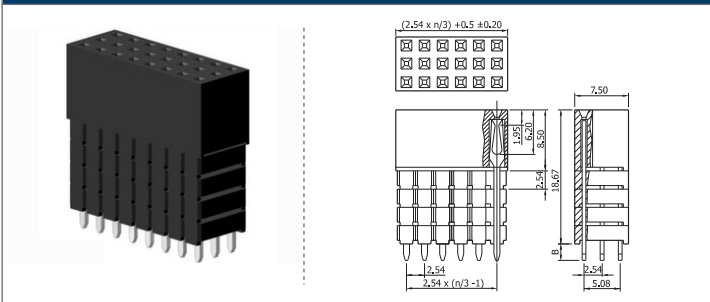

✓ 11S253T1E // webcode: 1097 H=18.67