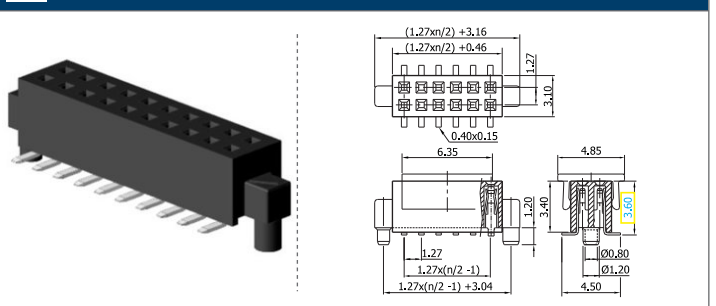

✓ 11S122S1E // webcode: 1029

✓ 11S122S1B // webcode: 1030

✓ 11S122S1C // webcode: 1031

Shown product pictures may differ to final product. In case of any doubt, please contact us on: www.gsn.cn.com

Female header | 1.27