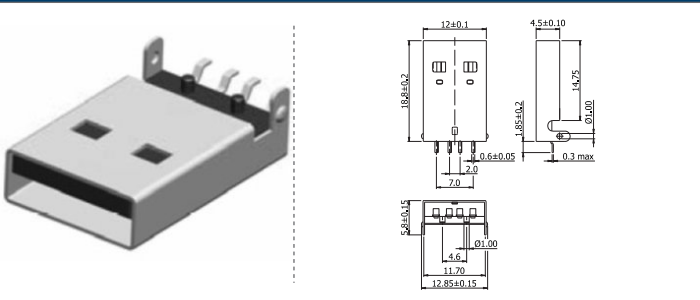

✓ 47SMS9E // webcode: 1551