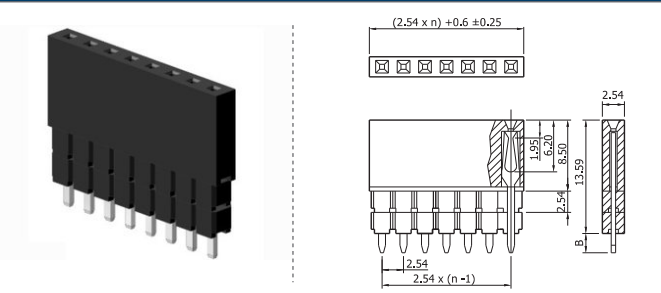

✓ 11S251T1K // webcode: 1069 H=13.59