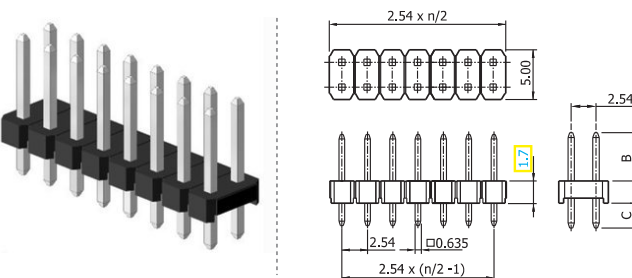

✓ 14252T1D // webcode: 1164