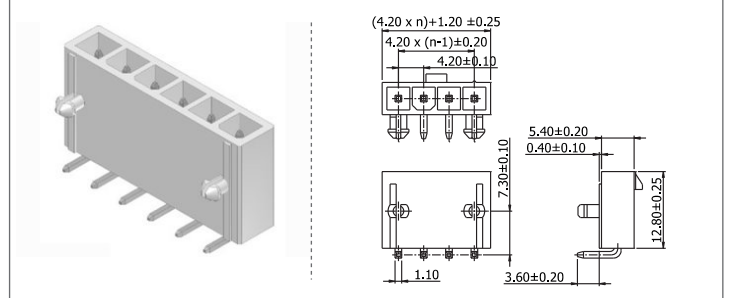

FURTHER PRODUCT INFORMATION is available.
Please visit: www.gsn.cn.com/download-centre

CABLE-TO-BOARD

✓ 87P421T1C // webcode: 1360

✓ 87P421T9B // webcode: 1361

with locating peg

✓ 87P422T1K // webcode: 1604