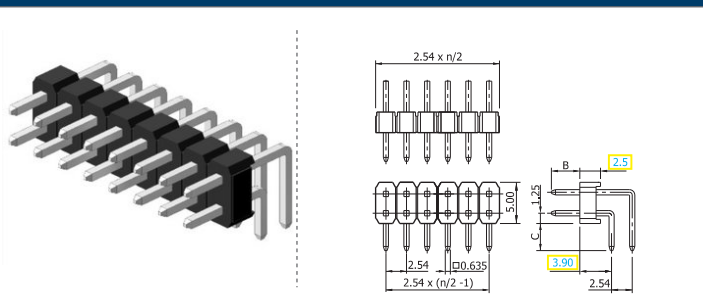

✓ 14252T9A // webcode: 1174 automotive approved