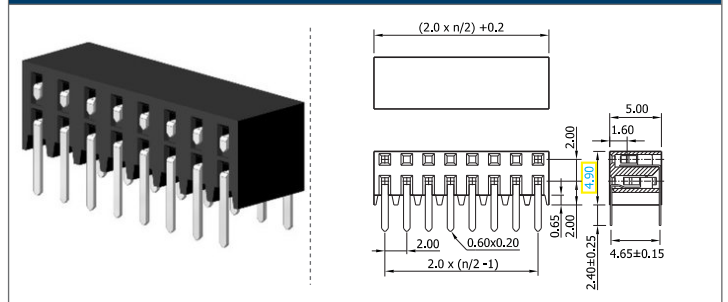

✓ 11S202T9A // webcode: 1042