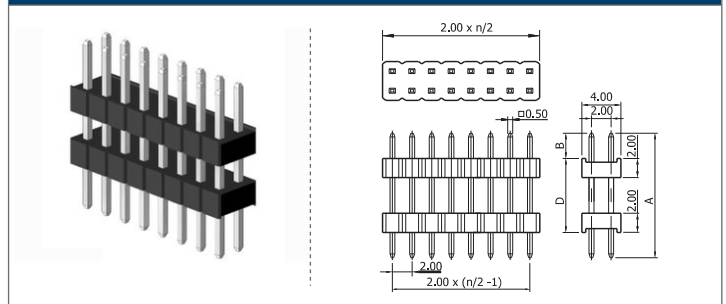

✓ 1420S2T1 // webcode: 1144