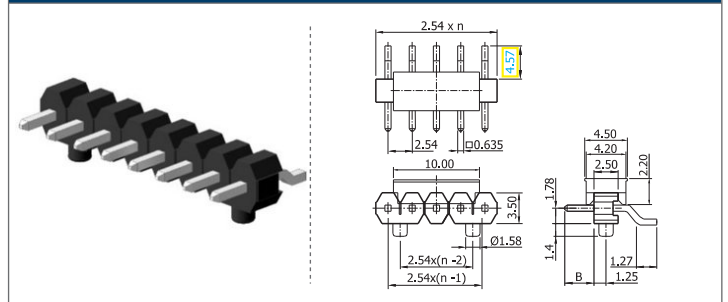

✓ 14251S9A // webcode: 1193