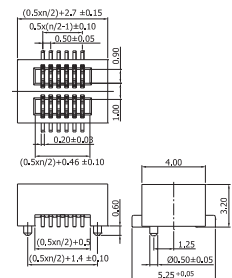

✓ 11S052S1K // webcode: 1007