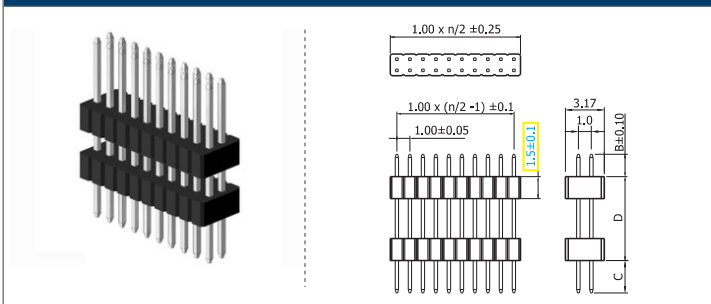

✓ 1410S2T1A // webcode: 1123