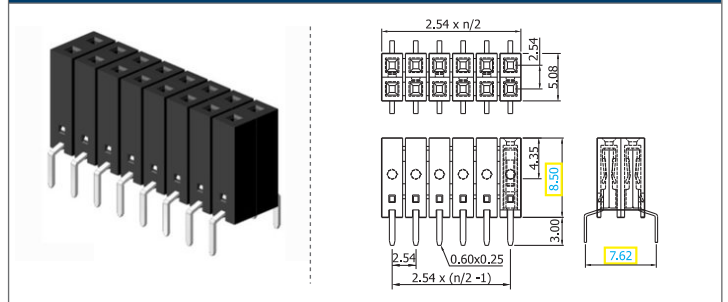

✓ 11S252T1V // webcode: 1088 bottom contact