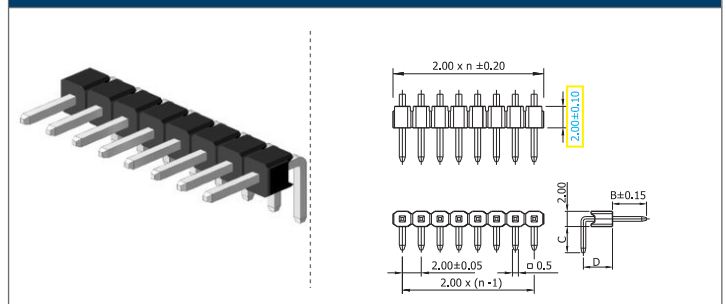

✓ 14201T9 // webcode: 1209

✓ 14201T9A // webcode: 1208

✓ 14202T9C // webcode: 1210

Shown product pictures may differ to final product. In case of any doubt, please contact us on: www.gsn.cn.com

Male header | 2.00