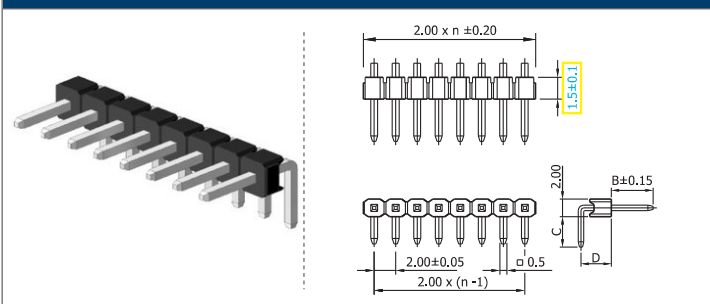

✓ 14201T9A // webcode: 1208