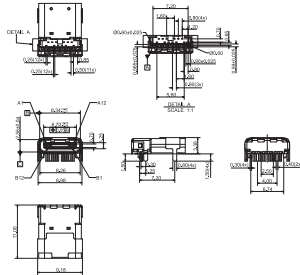

✓ 47SFR9C // webcode: 1683