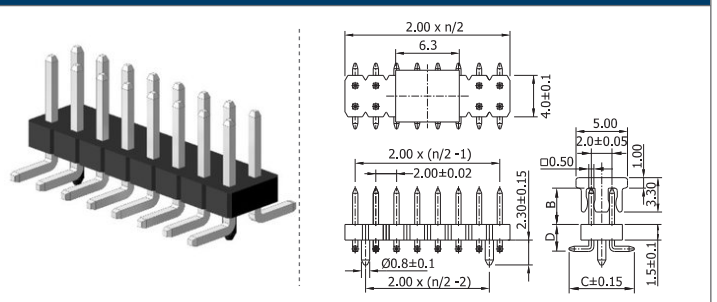

✓ 14202S1 // webcode: 1217 automotive approved