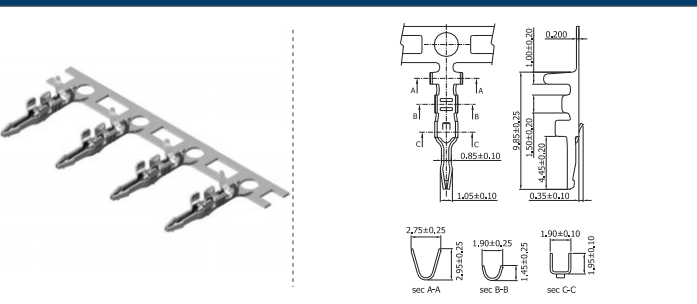

✓ 87C25MD // webcode: 1327 board-in