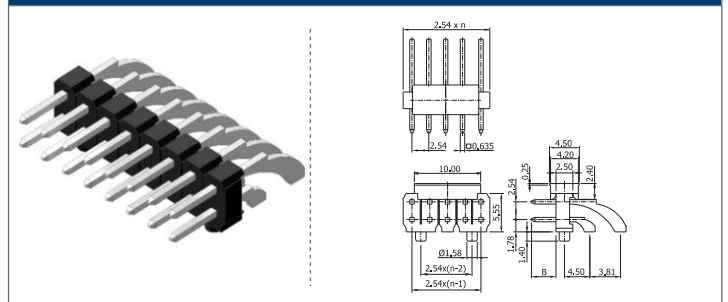

✓ 14252S9 (OBSOLETE) // webcode: 1197