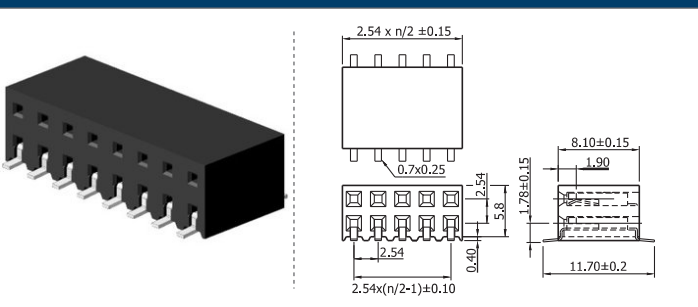

Female header | 2.54

COMPLETE PRODUCT SPECIFICATIONS can be obtained by using the webcode or the QR code.
Please enter the **webcode** at www.gsn.cn.com // Please scan the **QR code**.

FURTHER PRODUCT INFORMATION is available.
Please visit: www.gsn.cn.com/download-centre

✓ 11S252S9 // webcode: 1119