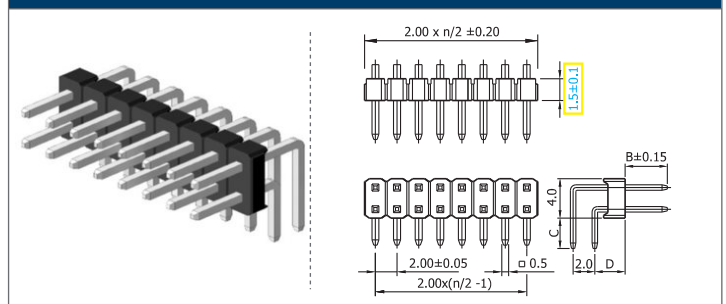

✓ 14201T9 // webcode: 1209

✓ 14201T9A // webcode: 1208

✓ 14202T9C // webcode: 1210

Shown product pictures may differ to final product. In case of any doubt, please contact us on: www.gsn.cn.com

Male header | 2.00