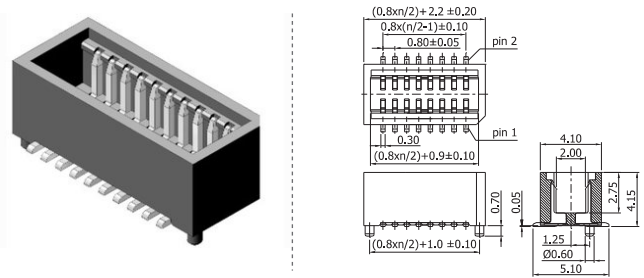

✓ 11S082S1D // webcode: 1011