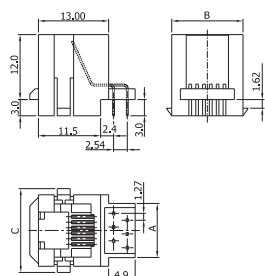

✓ 45TB11A // webcode: 1522