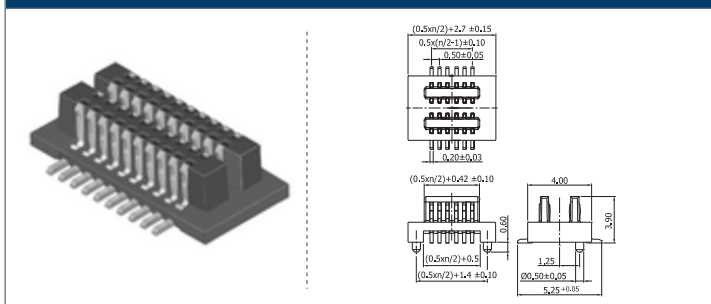

✓ 14052S1F // webcode: 1277