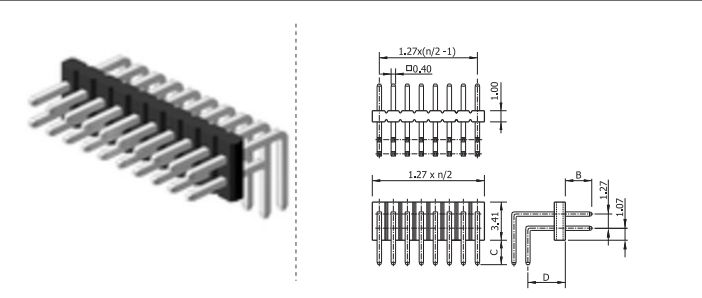

✓ 14122T9 // webcode: 1231