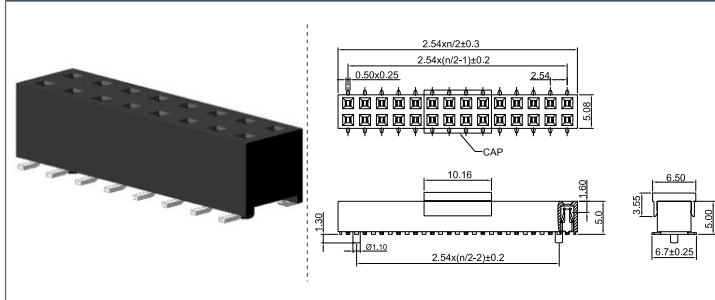

✓ 11S252S1A // webcode: 1112 bottom contact