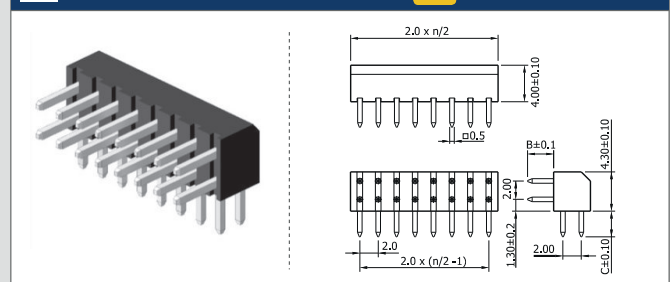

✓ 14202T9B // webcode: 1212

3

automotive approved