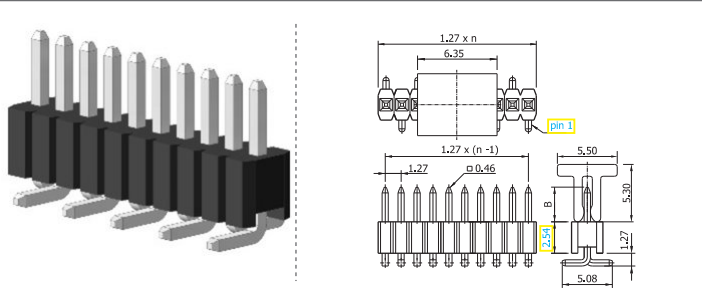

✓ 14121S1B // webcode: 1239