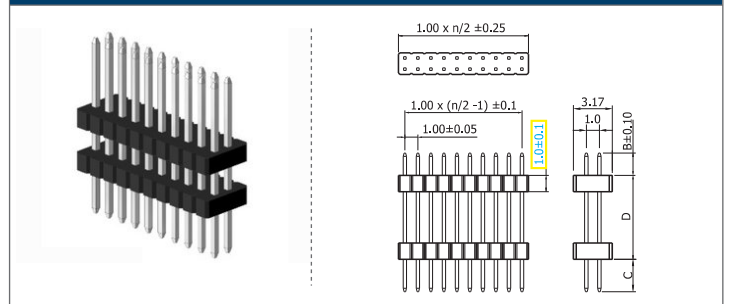

✓ 1410S2T1 // webcode: 1122