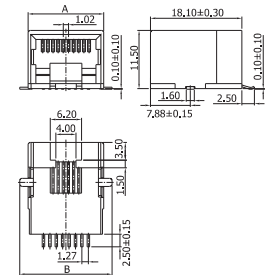

FURTHER PRODUCT INFORMATION is available.
Please visit: www.gsn.cn.com/download-centre

✓ 45SH11A // webcode: 1507 flange and key available

✓ 45SH11B // webcode: 1508 key available

✓ 45SH11C // webcode: 1509 key available