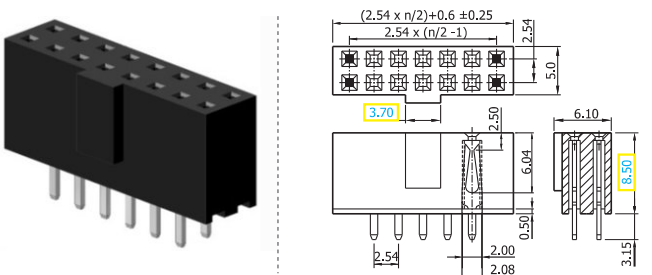

✓ 11S252T1S // webcode: 1085

void 4 pins