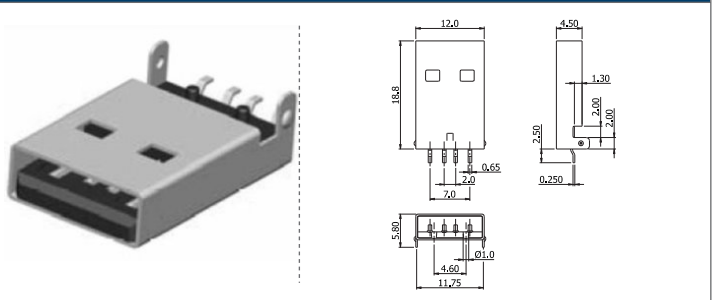

✓ 47SMS9F // webcode: 1552