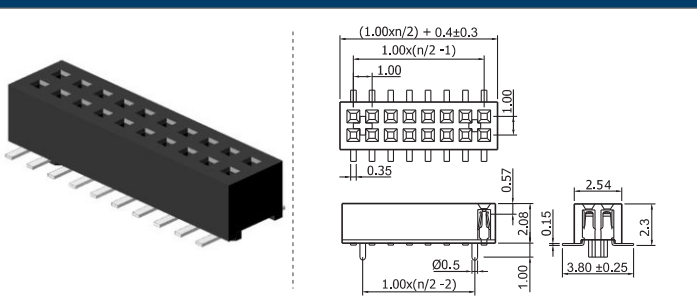

Female header | 1.00

COMPLETE PRODUCT SPECIFICATIONS can be obtained by using the webcode or the QR code.
Please enter the **webcode** at www.gsn.cn.com // Please scan the **QR code**.

FURTHER PRODUCT INFORMATION is available.
Please visit: www.gsn.cn.com/download-centre

✓ 11S102S1A // webcode: 1015

Shown product pictures may differ to final product. In case of any doubt, please contact us on: www.gsn.cn.com