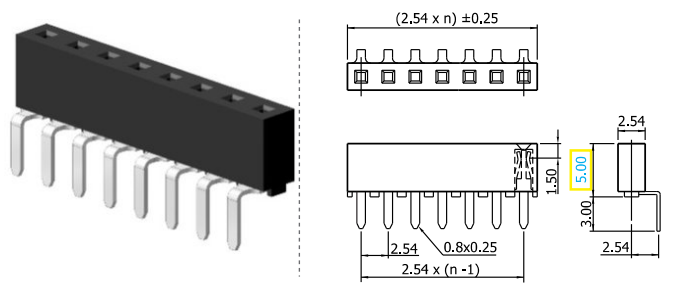

✓ 11S251T1A // webcode: 1064