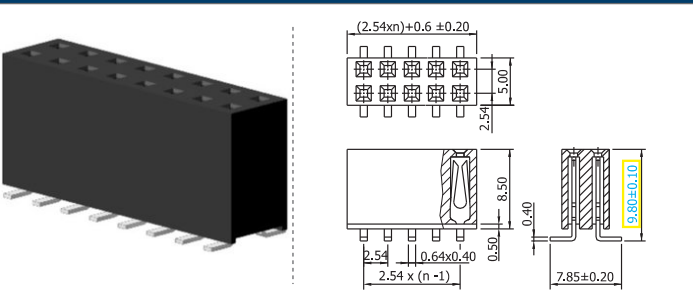

✓ 11S252S1M // webcode: 1115