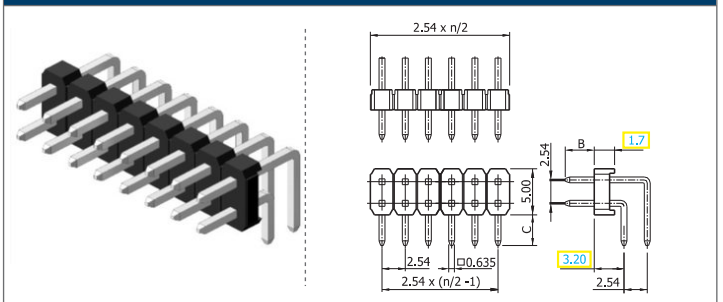

✓ 14252T9D // webcode: 1173