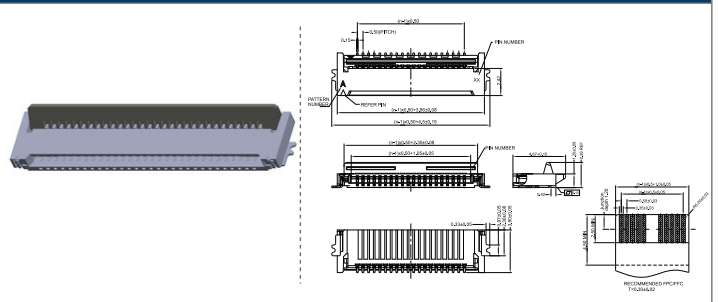

FURTHER PRODUCT INFORMATION is available.
Please visit: www.gsn.cn.com/download-centre

CABLE-TO-BOARD

✓ 44-Z05E // webcode: 1681 double contact

✓ 44-Z05F // webcode: 1682 double contact

✓ 44-Z05C // webcode: 1685 locking -catch