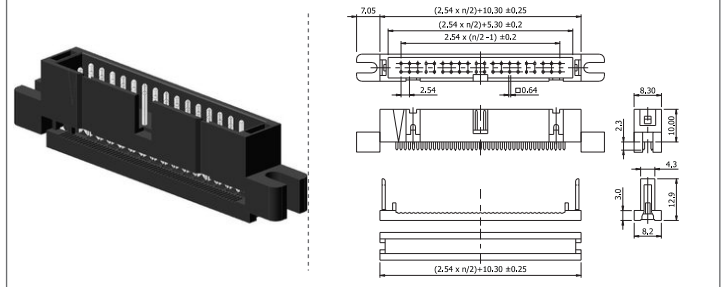

FURTHER PRODUCT INFORMATION is available. Please visit: www.gsn.cn.com/download-centre

CABLE-TO-BOARD

✓ 23-25VIA //webcode: 1462

✓ 23-25VIA //webcode: 1499

with mounting ears

✓ 23-25VIA //webcode: 1500

✓ 23-25VIA //webcode: 1501