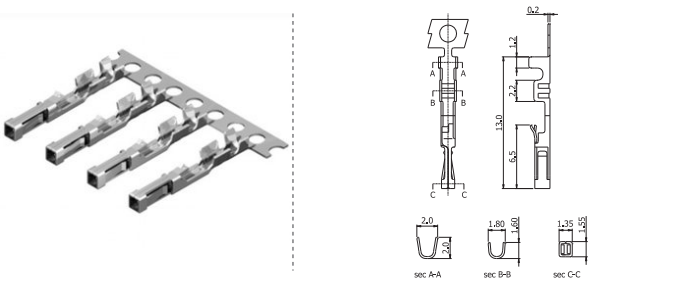

Crimp technology | 2.54

COMPLETE PRODUCT SPECIFICATIONS can be obtained by using the webcode or the QR code.
Please enter the **webcode** at www.gsn.cn.com // Please scan the **QR code**.

FURTHER PRODUCT INFORMATION is available.
Please visit: www.gsn.cn.com/download-centre

✓ 87C26FL // webcode: 1336