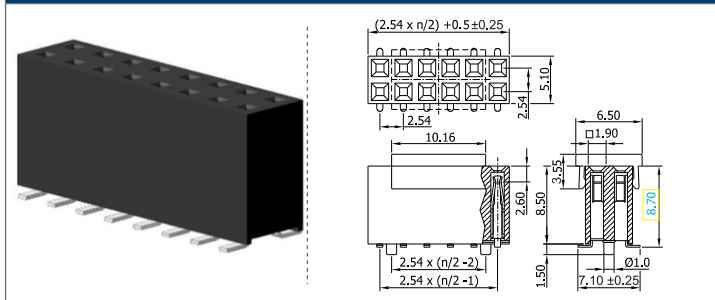

✓ 11S252S1P // webcode: 1116 bottom contact