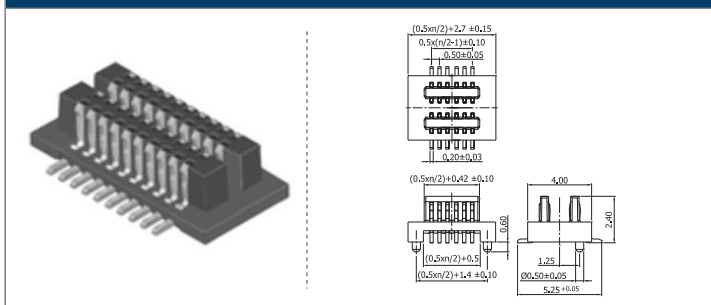

Male header | SMT 0.50

COMPLETE PRODUCT SPECIFICATIONS can be obtained by using the webcode or the QR code.
Please enter the **webcode** at www.gsn.cn.com // Please scan the **QR code**.

FURTHER PRODUCT INFORMATION is available.
Please visit: www.gsn.cn.com/download-centre

✓ 14052S1D // webcode: 1275