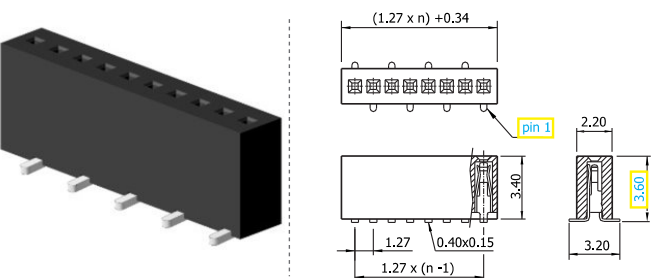

✓ 11S121S1F // webcode: 1023

Shown product pictures may differ to final product. In case of any doubt, please contact us on: www.gsn.cn.com