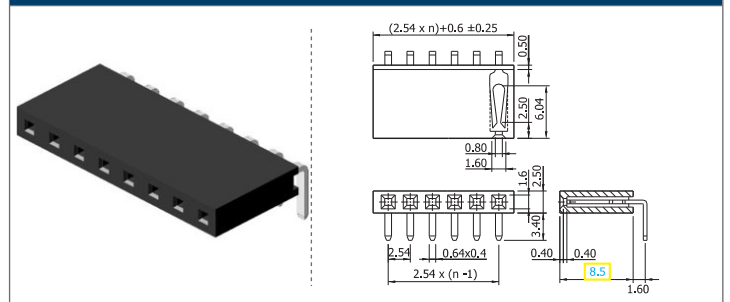

✓ 11S251T9A // webcode: 1100