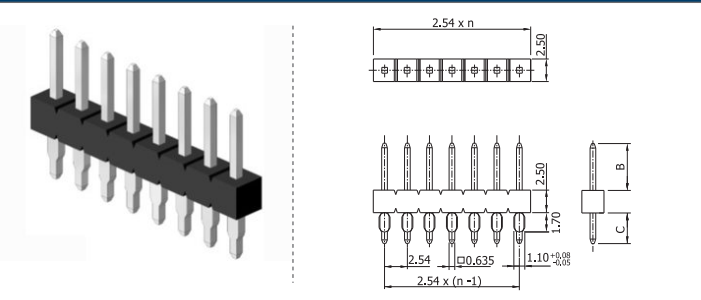

✓ 1425P1T1 // webcode: 1186

automotive approved
press fit