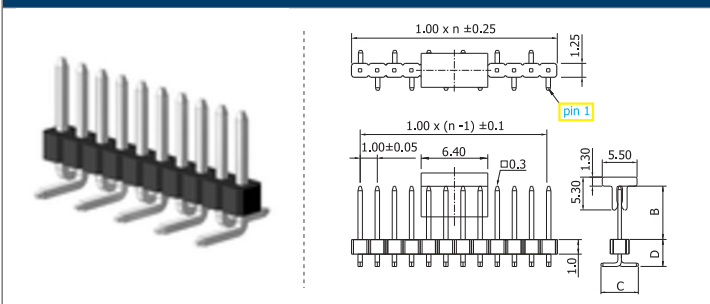

✓ 14101S1 // webcode: 1266