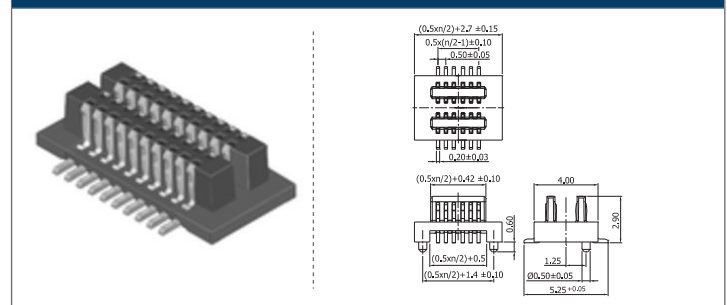

✓ 14052S1E // webcode: 1276