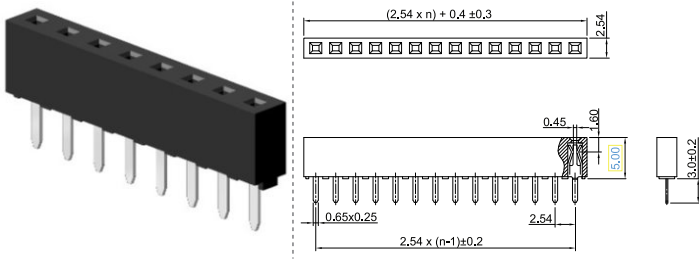

Female header | 2.54

COMPLETE PRODUCT SPECIFICATIONS can be obtained by using the webcode or the QR code.
Please enter the **webcode** at www.gsn.cn.com // Please scan the **QR code**.

FURTHER PRODUCT INFORMATION is available.
Please visit: www.gsn.cn.com/download-centre

✓ 11S251T1D // webcode: 1055