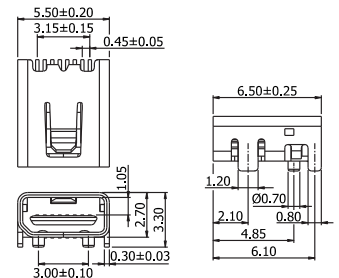

✓ 47MFS9L // webcode: 1565