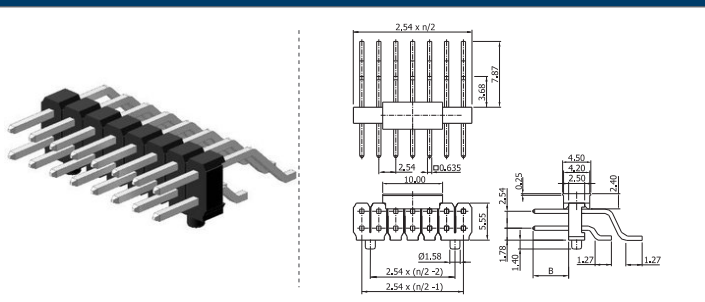

✓ 14252S9A // webcode: 1196

Shown product pictures may differ to final product. In case of any doubt, please contact us on: www.gsn.cn.com