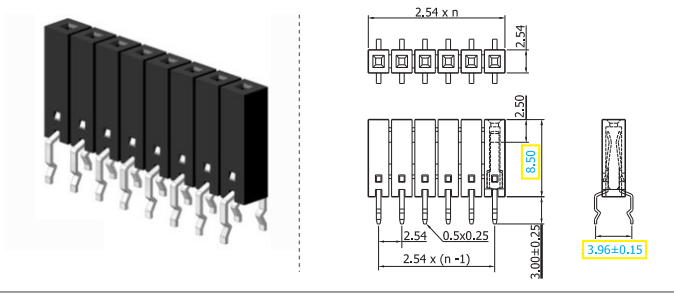

✓ 11S251T1R // webcode: 1066 bottom contact automotive approved