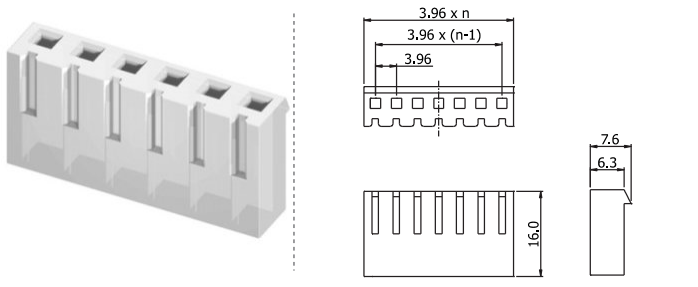

Crimp technology | 3.96

COMPLETE PRODUCT SPECIFICATIONS can be obtained by using the webcode or the QR code.
Please enter the **webcode** at www.gsn.cn.com // Please scan the **QR code**.

FURTHER PRODUCT INFORMATION is available.
Please visit: www.gsn.cn.com/download-centre

CABLE-TO-BOARD

✓ 87H391X1M // webcode: 1606