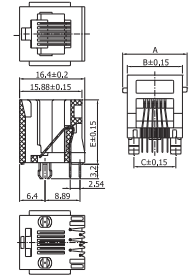

✓ 45TV11G // webcode: 1516