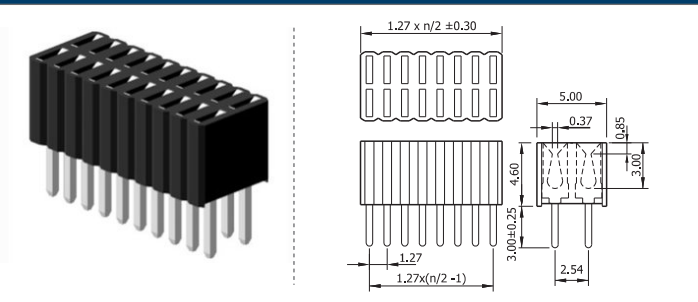

✓ 11S132T1B // webcode: 1034