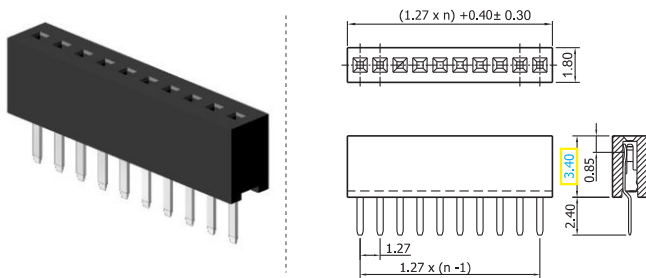

Female header | 1.27

COMPLETE PRODUCT SPECIFICATIONS can be obtained by using the webcode or the QR code.
Please enter the **webcode** at www.gsn.cn.com // Please scan the **QR code**.

FURTHER PRODUCT INFORMATION is available.
Please visit: www.gsn.cn.com/download-centre

✓ 11S121T1C // webcode: 1016