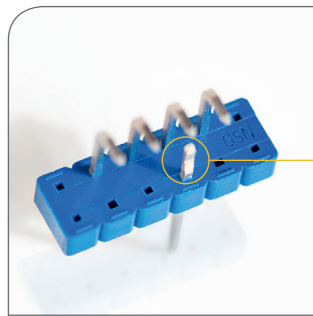

BENEFITS OF GSN CUSTOM CONNECTORS

THE BENEFITS OF CUSTOM CONNECTORS BY GSN

Custom connectors by GSN offer a number of advantages. A tailor-made design ensures a precise fit for your product – delivering many structural benefits when compared with standard connectors.

Moreover, not only are GSN custom connectors attractively priced, the development cycle for our products is very short. And we go above and beyond when it comes to design – often creating new and innovative solutions that exceed our customers' initial expectations. Our design centres in China and Europe look forward to helping you develop the perfect connectors for your products.

BY PARTNERING WITH GSN, CUSTOMERS BENEFIT FROM:

- TS 16949 & ISO 14001
- PPAP initial sample procedure
- 100% automatic assembly
- In-house manufacture
- Connectors approved for automotive & medical technology
- Local support for customer design requirements