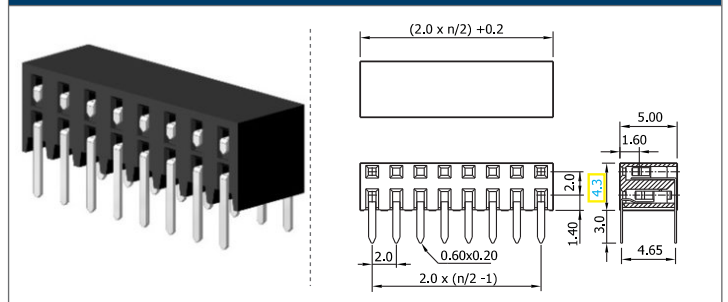

✓ 11S202T9C // webcode: 1041