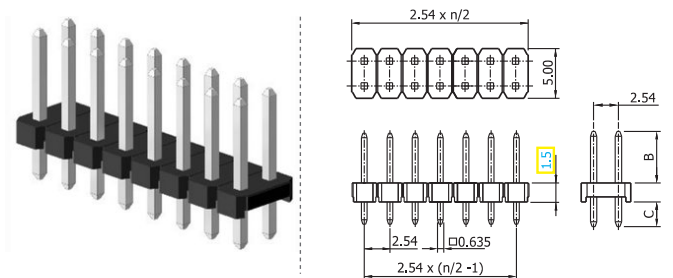

✓ 14252T1E // webcode: 1163