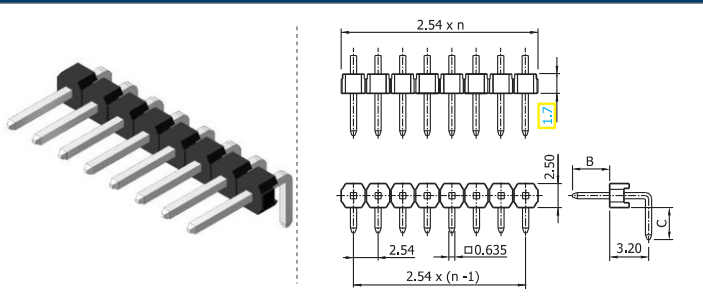

Male header | 2.54

COMPLETE PRODUCT SPECIFICATIONS can be obtained by using the webcode or the QR code.
Please enter the **webcode** at www.gsn.cn.com // Please scan the **QR code**.

FURTHER PRODUCT INFORMATION is available.
Please visit: www.gsn.cn.com/download-centre

✓ 14251T9C // webcode: 1168