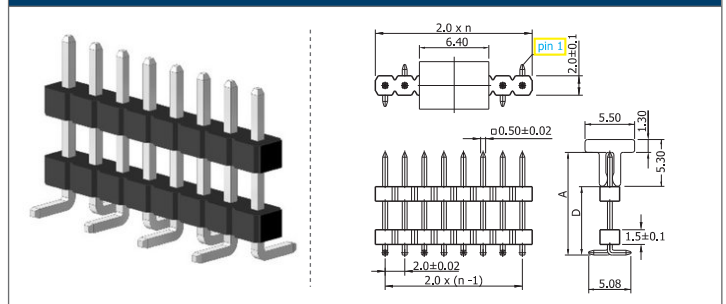

✓ 1420S1S1A // webcode: 1146