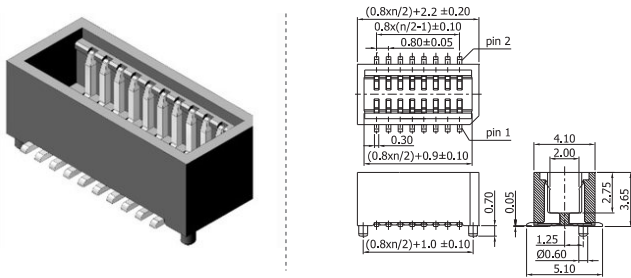

Female header | SMT 0.80

COMPLETE PRODUCT SPECIFICATIONS can be obtained by using the webcode or the QR code.
Please enter the **webcode** at www.gsn.cn.com // Please scan the **QR code**.

FURTHER PRODUCT INFORMATION is available.
Please visit: www.gsn.cn.com/download-centre

✓ 11S082S1C // webcode: 1010