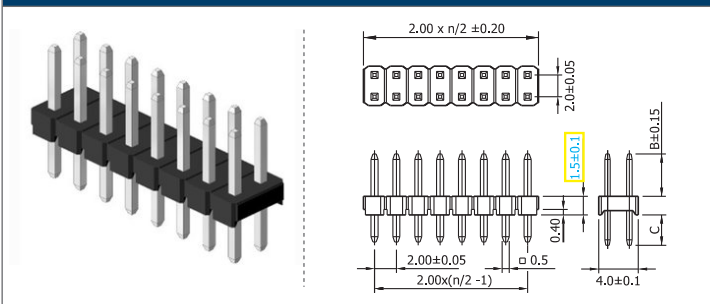

✓ 14202T1C // webcode: 1203