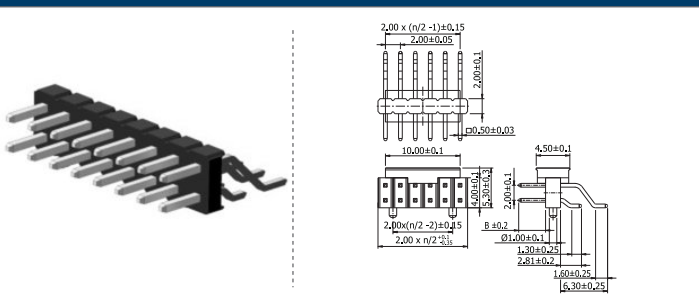

✓ 14202S9 // webcode: 1625

Shown product pictures may differ to final product. In case of any doubt, please contact us on: www.gsn.cn.com

Male header | 2.54

COMPLETE PRODUCT SPECIFICATIONS can be obtained by using the webcode or the QR code.
Please enter the **webcode** at www.gsn.cn.com // Please scan the **QR code**.