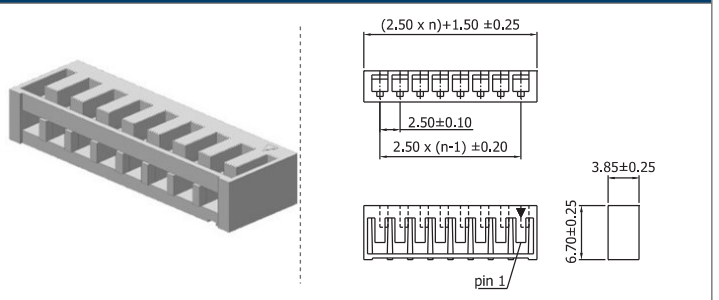

✓ 87H251X9B // webcode: 1326 board-in