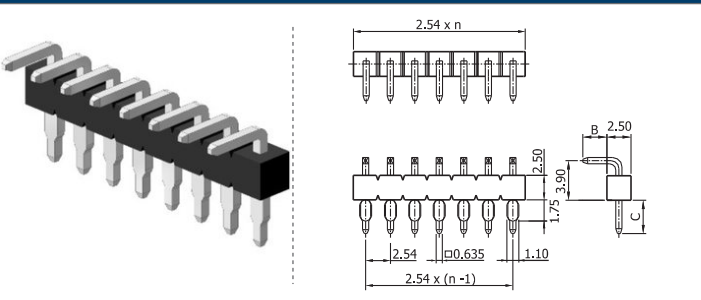

✓ 1425P1T9 // webcode: 1188

automotive approved
press fit