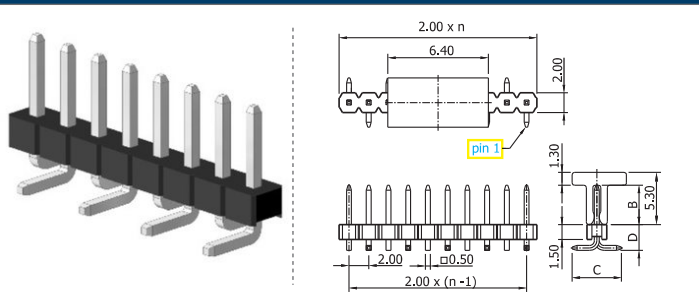

✓ 14201S1 // webcode: 1213