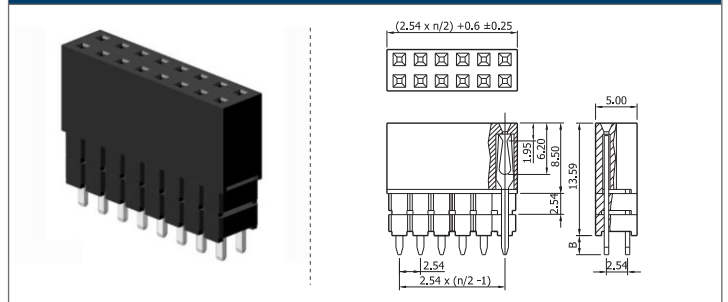

✓ 11S252T1U // webcode: 1087 bottom contact

✓ 11S252T1V // webcode: 1088 bottom contact

✓ 11S252T1J // webcode: 1089 H=11.05

✓ 11S252T1K // webcode: 1090 H=13.59

✓ 11S252T1L // webcode: 1091 H=16.13

✓ 11S252T1M // webcode: 1092 H=18.67