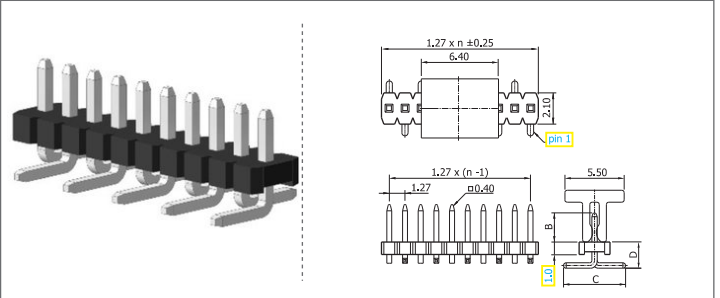

✓ 14121S1A // webcode: 1237