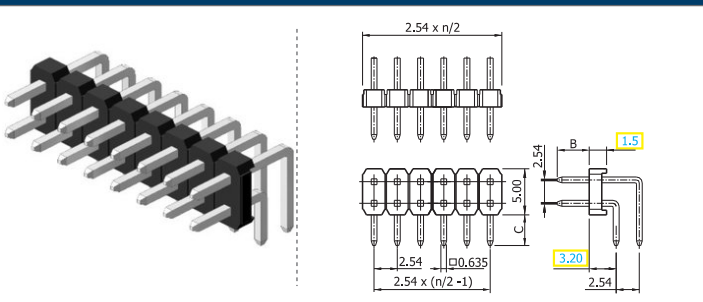

✓ 14252T9C // webcode: 1172