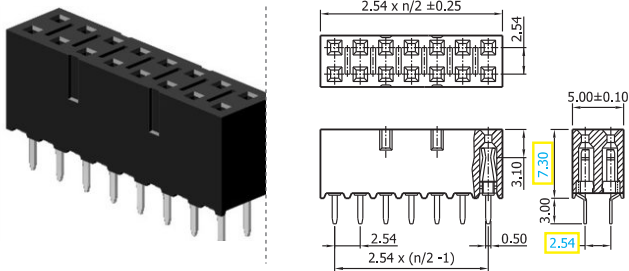

Female header | 2.54

COMPLETE PRODUCT SPECIFICATIONS can be obtained by using the webcode or the QR code.
Please enter the **webcode** at www.gsn.cn.com // Please scan the **QR code**.

FURTHER PRODUCT INFORMATION is available.
Please visit: www.gsn.cn.com/download-centre

✓ 11S252T1W // webcode: 1079