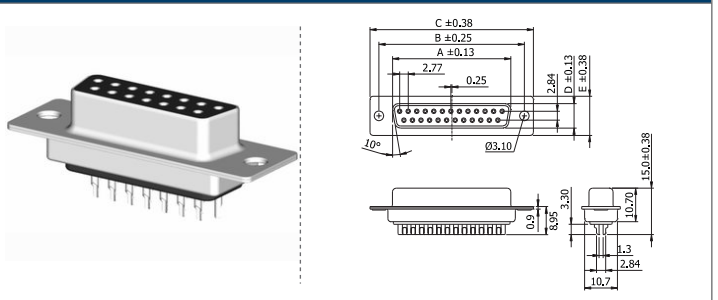

✓ 50-KNN-F // webcode: 1495