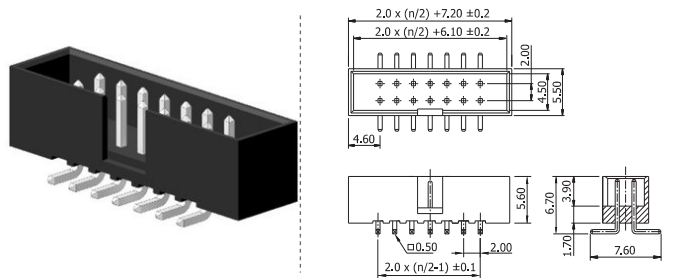

CABLE-TO-BOARD

✓ **23-20HTS // webcode: 1449** short latch
automotive approved

✓ **23-20VSX // webcode: 1450**

✓ **23-20VSS // webcode: 1451** short latch
automotive approved

✓ **23-20VSL // webcode: 1452** long latch
automotive approved