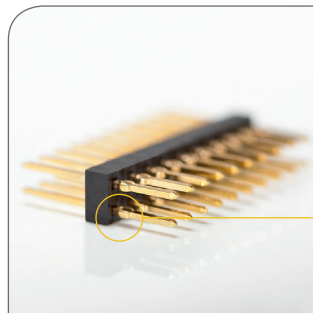

Pitch $\geq 0.25\text{mm}$

Complex designs

Automotive-grade precision

Ultra-precision moulds

Silver & palladium as an alternative to gold

Automotive press-fit

BOARD TO BOARD

TECHNOLOGIES:

Press-Fit | Surface Mount / SMT | Through Hole / THT | Pin in Paste / PIP (THR)

Female header | SMT 0.50

COMPLETE PRODUCT SPECIFICATIONS can be obtained by using the webcode or the QR code.
Please enter the **webcode** at www.gsn.cn.com // Please scan the **QR code**.