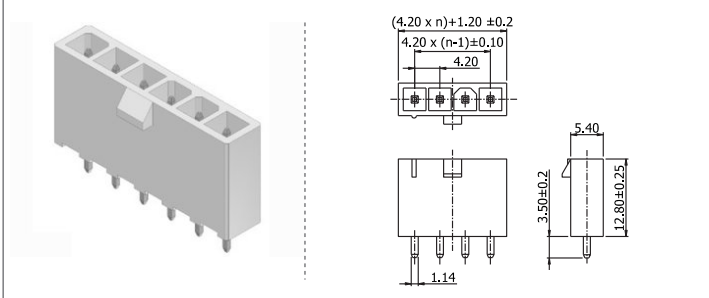

Crimp technology | 4.20

COMPLETE PRODUCT SPECIFICATIONS can be obtained by using the webcode or the QR code.
Please enter the **webcode** at www.gsn.cn.com // Please scan the **QR code**.

FURTHER PRODUCT INFORMATION is available.
Please visit: www.gsn.cn.com/download-centre

CABLE-TO-BOARD

✓ 87P421T1C // webcode: 1360