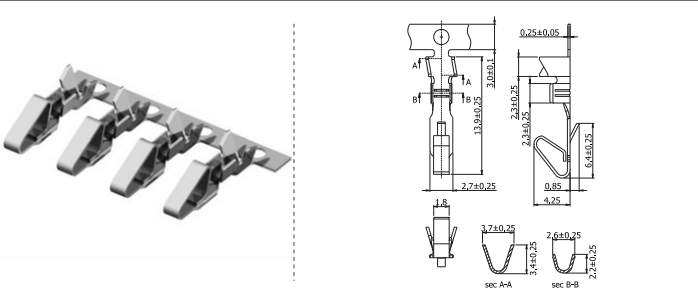

FURTHER PRODUCT INFORMATION is available.
Please visit: www.gsn.cn.com/download-centre

CABLE-TO-BOARD

✓ 87H391X1M // webcode: 1606

✓ 87C39FL // webcode: 1608

female

✓ 87C39FM // webcode: 1609

female

Crimp technology | 4.20