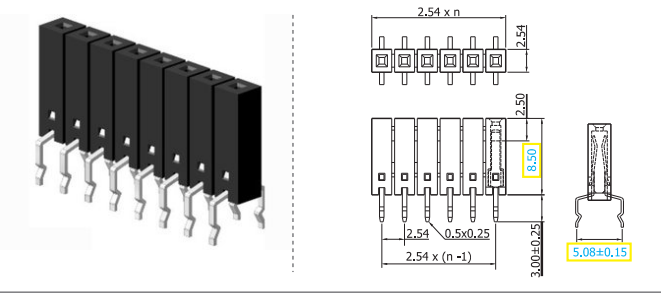

✓ 11S251T1S // webcode: 1067 bottom contact automotive approved