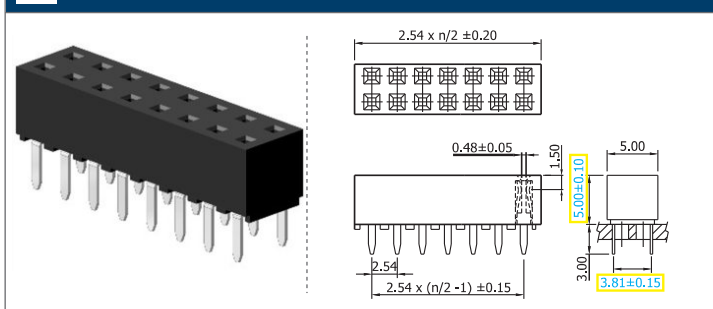

✓ 11S252T1A // webcode: 1075 bottom contact