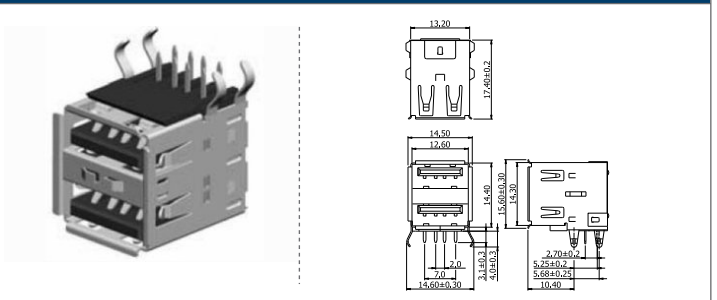

✓ 47SFT9DE // webcode: 1554