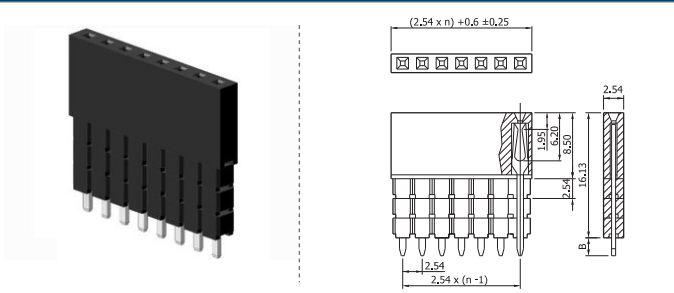

✓ 11S251T1L // webcode: 1070 H=16.13

Shown product pictures may differ to final product. In case of any doubt, please contact us on: www.gsn.cn.com