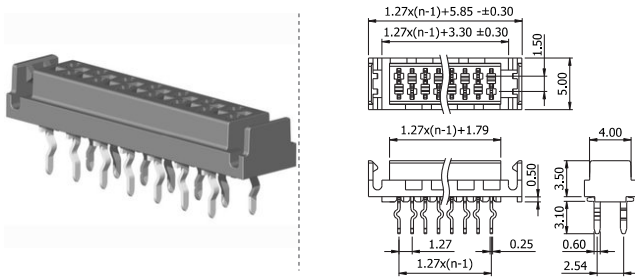

IDC red match

COMPLETE PRODUCT SPECIFICATIONS can be obtained by using the webcode or the QR code.
Please enter the **webcode** at www.gsn.cn.com // Please scan the **QR code**.

FURTHER PRODUCT INFORMATION is available.
Please visit: www.gsn.cn.com/download-centre

CABLE-TO-BOARD

✓ **34-BVTFL // webcode: 1575** automotive approved