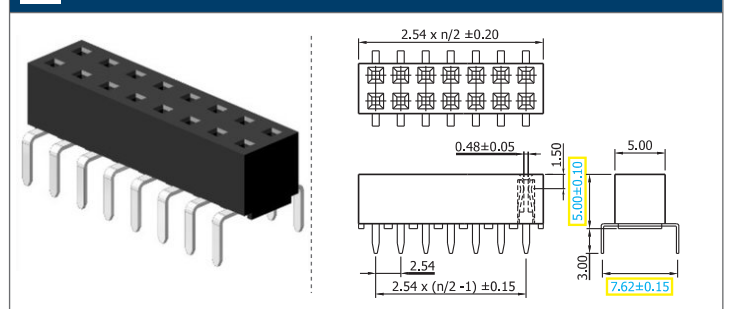

✓ 11S252T1C // webcode: 1076 bottom contact