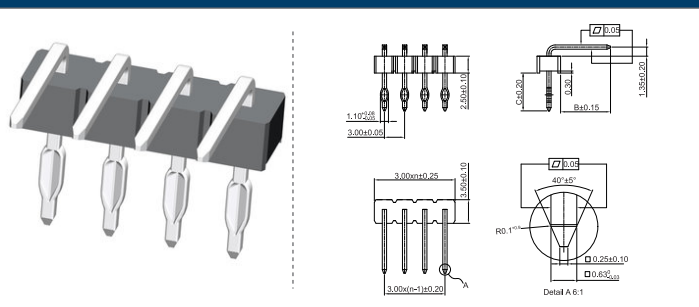

Male header | 3.00

COMPLETE PRODUCT SPECIFICATIONS can be obtained by using the webcode or the QR code. Please enter the **webcode** at www.gsn.cn.com // Please scan the **QR code**.

FURTHER PRODUCT INFORMATION is available. **Please visit:** www.gsn.cn.com/download-centre

BOARD-TO-BOARD

✓ 14301P9 // webcode: 1667 automotive approved