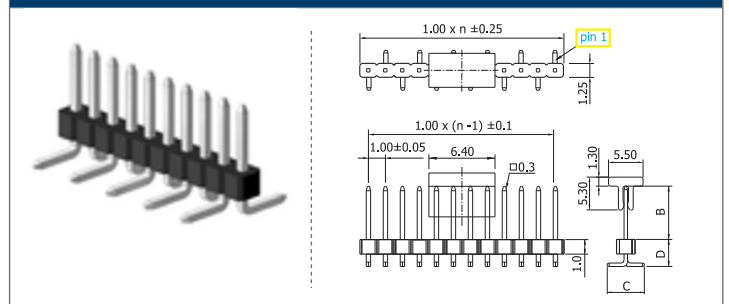

✓ 14101S1A // webcode: 1267 automotive approved