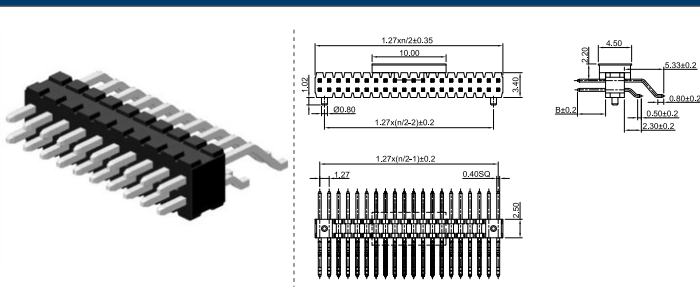

✓ 14122S9 // webcode: 1244