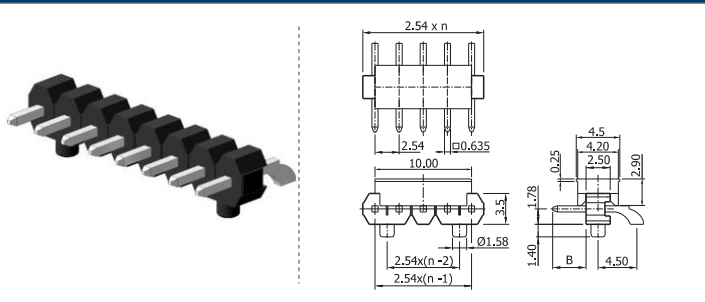

Male header | 2.54

COMPLETE PRODUCT SPECIFICATIONS can be obtained by using the webcode or the QR code.
Please enter the **webcode** at www.gsn.cn.com // Please scan the **QR code**.

FURTHER PRODUCT INFORMATION is available.
Please visit: www.gsn.cn.com/download-centre

✓ 14251S9 // webcode: 1192