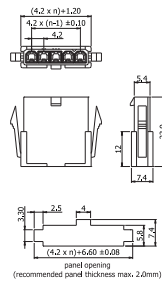

87W421X1F // webcode: 1356