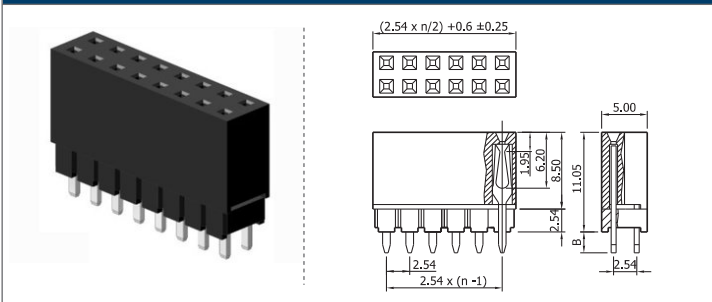

✓ 11S252T1J // webcode: 1089 H=11.05