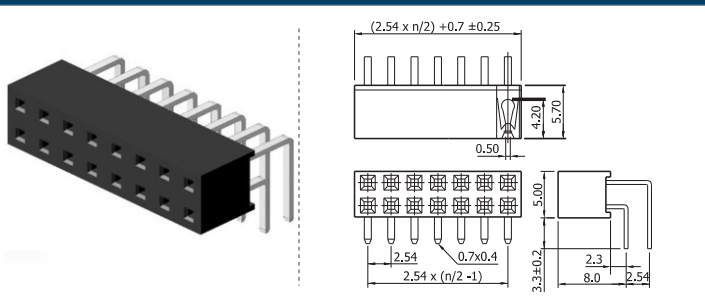

Female header | 2.54

COMPLETE PRODUCT SPECIFICATIONS can be obtained by using the webcode or the QR code.
Please enter the **webcode** at www.gsn.cn.com // Please scan the **QR code**.

FURTHER PRODUCT INFORMATION is available.
Please visit: www.gsn.cn.com/download-centre

✓ 11S252T9C // webcode: 1103