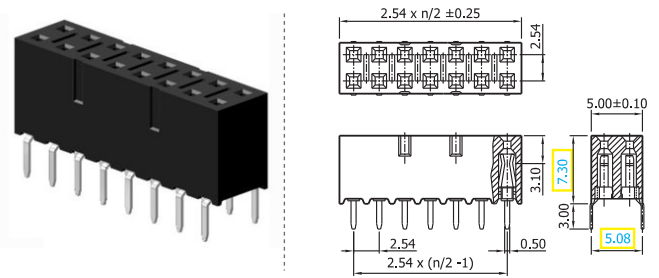

✓ 11S252T1X // webcode: 1080

bottom contact