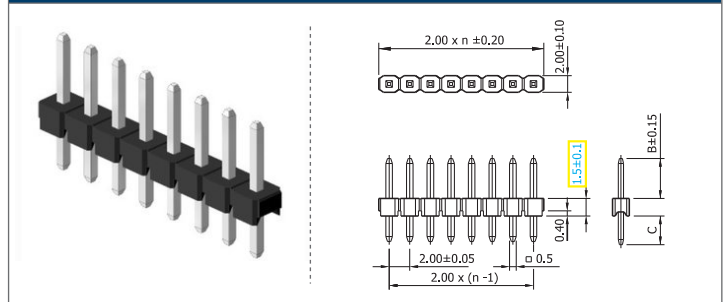

✓ 14201T1A // webcode: 1201