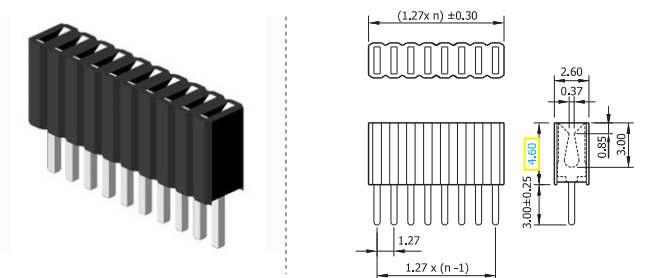

✓ 11S121T1B // webcode: 1018