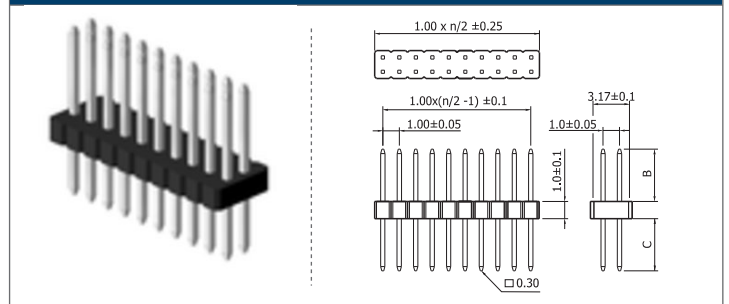

✓ 14102T1 // webcode: 1261