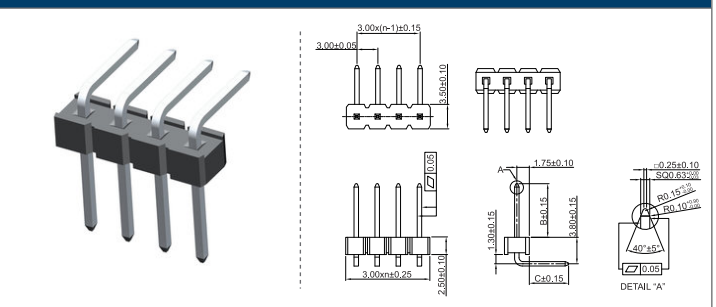

✓ 14301T9 // webcode: 1668 automotive approved

Shown product pictures may differ to final product. In case of any doubt, please contact us on: www.gsn.cn.com