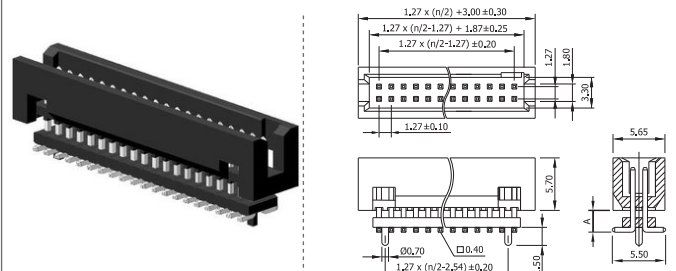

✓ 23-12VSXS // webcode: 1435