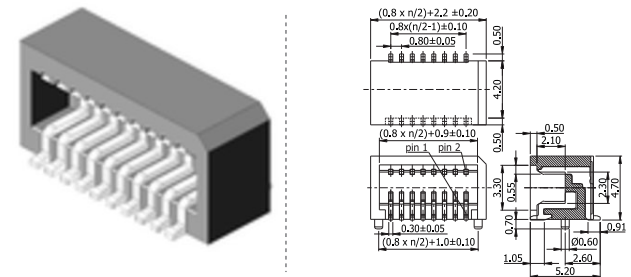

✓ 11S082S9A // webcode: 1014

Shown product pictures may differ to final product. In case of any doubt, please contact us on: www.gsn.cn.com