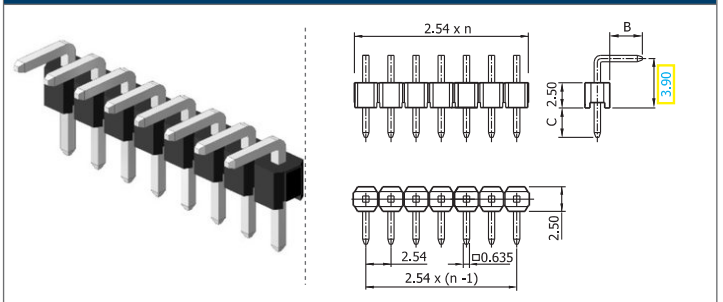

✓ 14251T9E // webcode: 1171