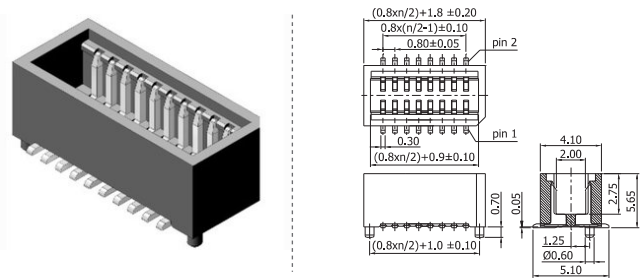

✓ 11S082S1F // webcode: 1013