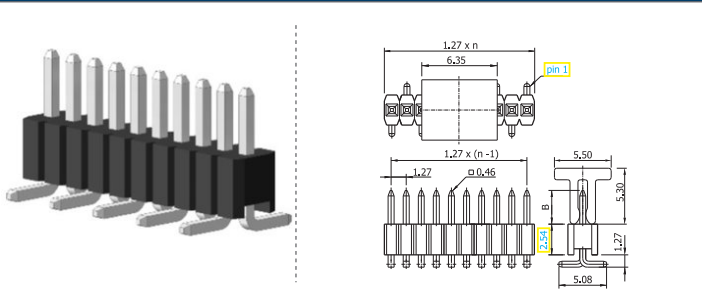

✓ 14121S1D // webcode: 1240