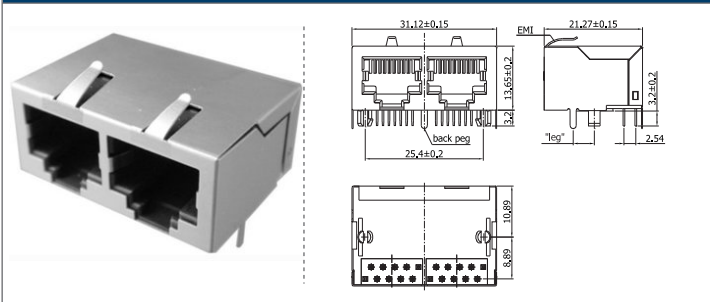

Phone jack – multi | THT

COMPLETE PRODUCT SPECIFICATIONS can be obtained by using the webcode or the QR code.
Please enter the **webcode** at www.gsn.cn.com // Please scan the **QR code**.

FURTHER PRODUCT INFORMATION is available.
Please visit: www.gsn.cn.com/download-centre

✓ 45TV12K // webcode: 1526