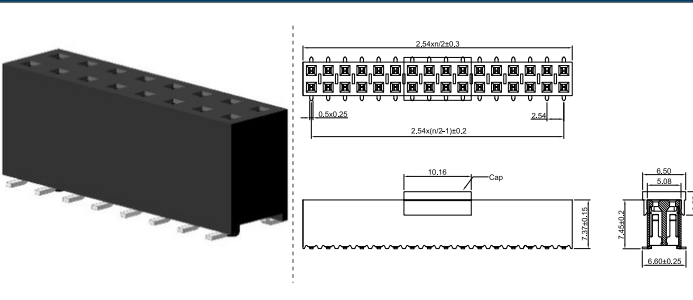

✓ 11S252S1N // webcode: 1113 bottom contact