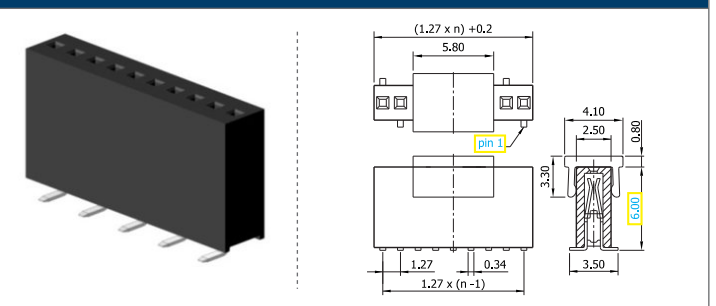

✓ 11S121S1H // webcode: 1027