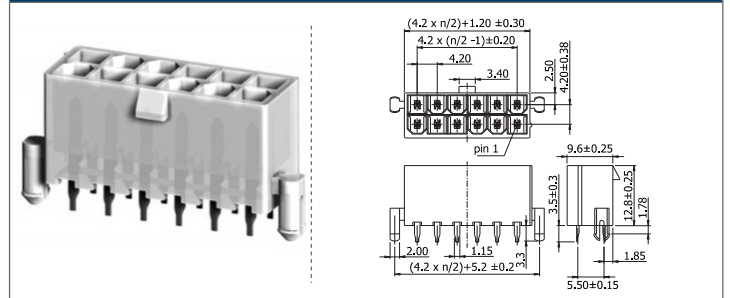

✓ 87P422T1K // webcode: 1363

with locating peg