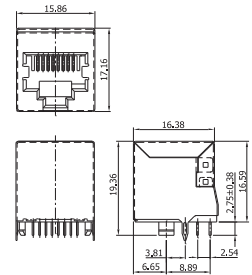

✓ 45TV11A // webcode: 1518