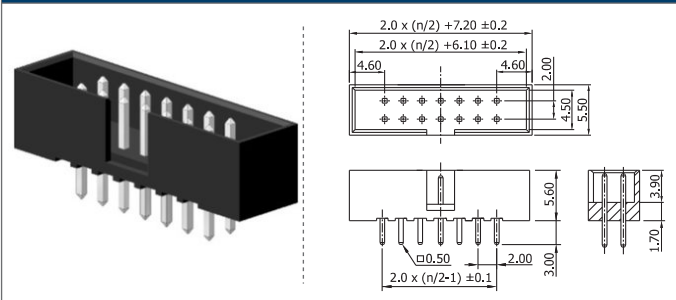

✓ 23-20VTX // webcode: 1442