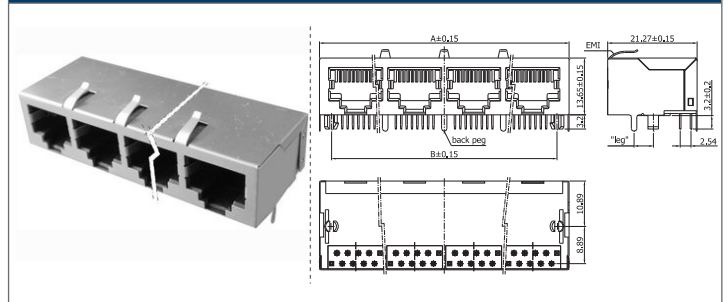

✓ 45TV14K // webcode: 1527