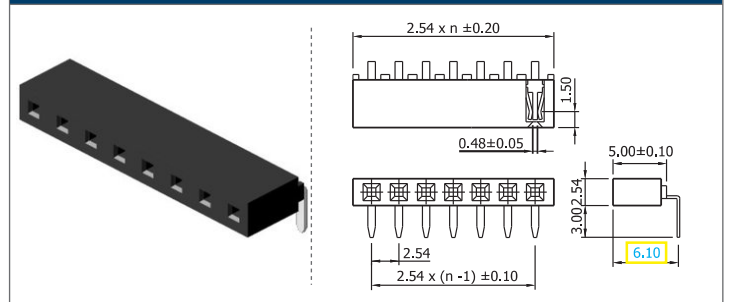

✓ 11S251T9B // webcode: 1098